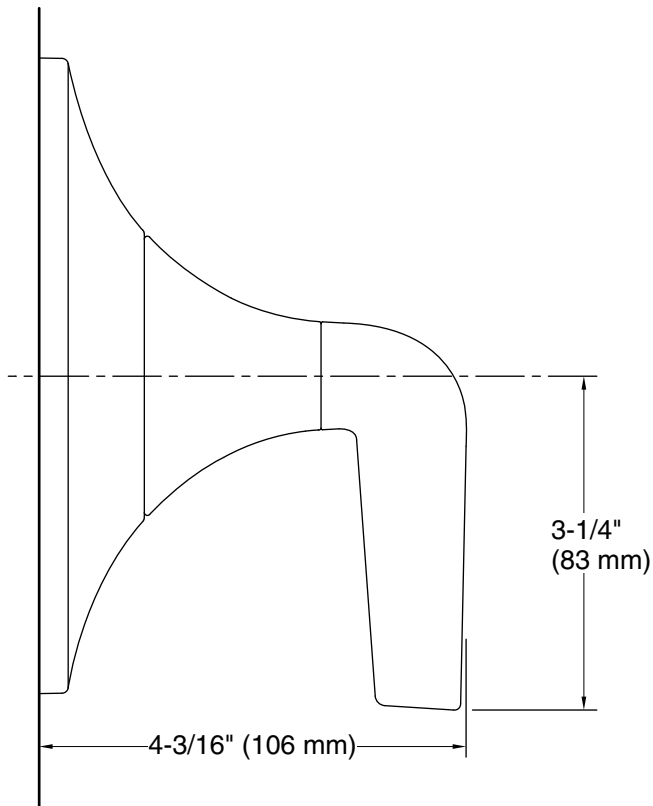

Color tiles intended for reference only.

Color	Code	Description
	CP	Polished Chrome
	SN	Vibrant® Polished Nickel
	BN	Vibrant® Brushed Nickel
	BL	Matte Black

Technical Information

All product dimensions are nominal.