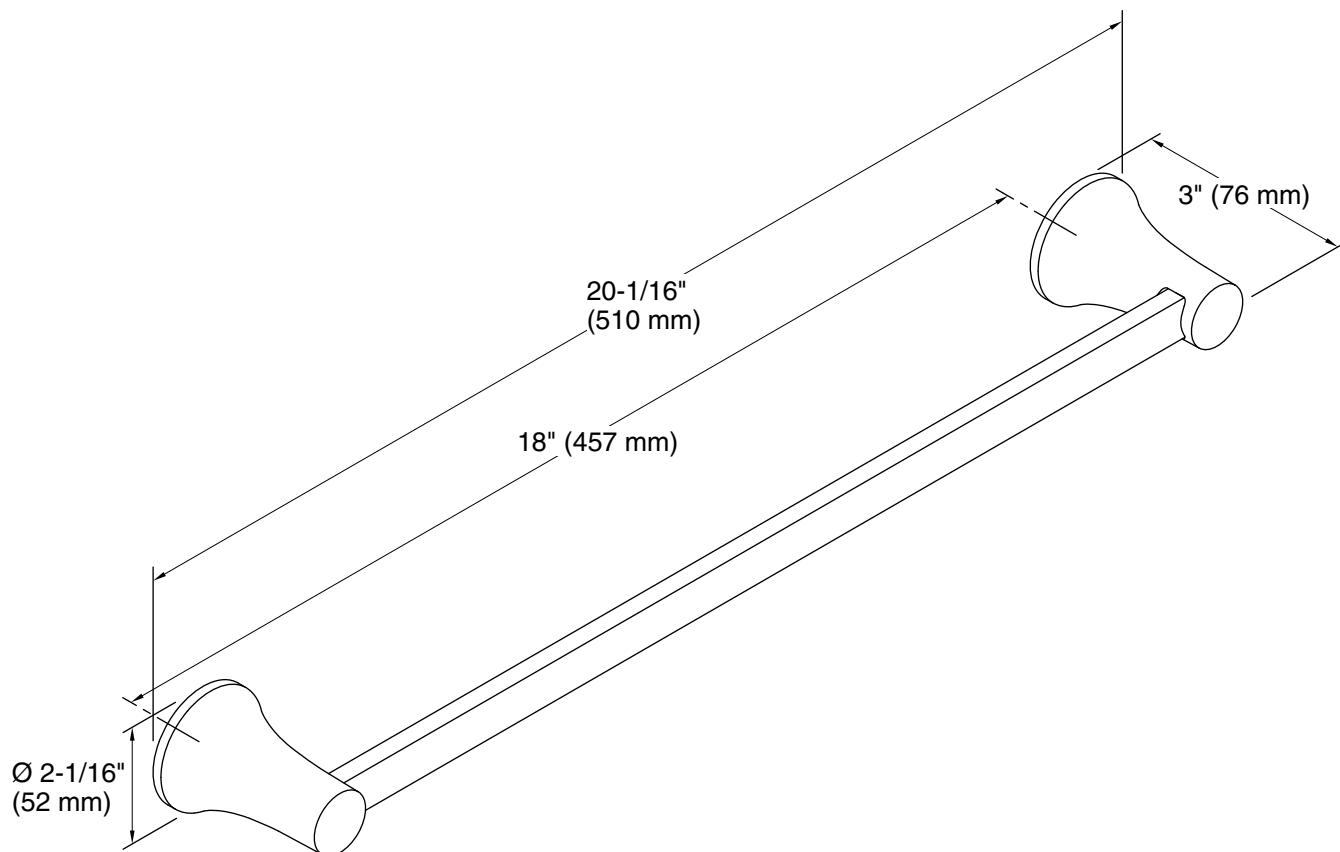

Technical Information

All product dimensions are nominal.

Material: Zinc

Notes

Install this product according to the installation instructions.

CAUTION: Risk of personal injury. Do not install these products in any area where they are likely to be used inadvertently as a grab bar or support bar. These products are not designed or intended for use as a grab bar or support bar.