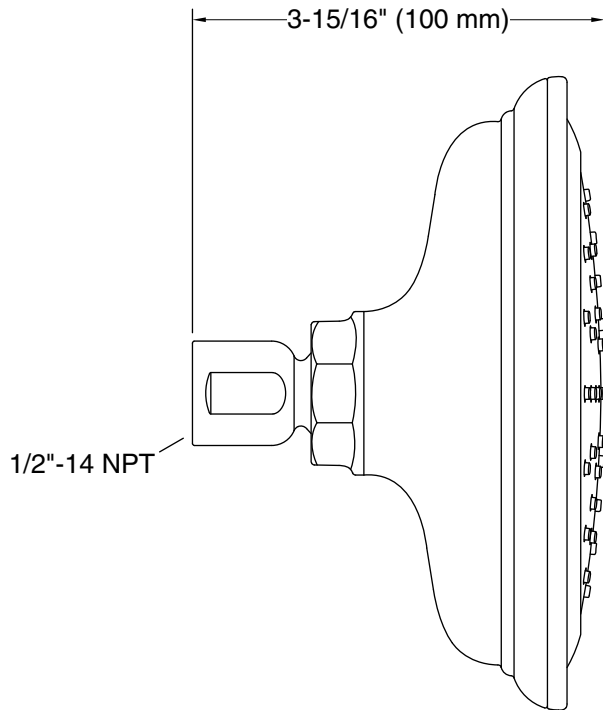

Features

- Optimized sprayface for maximum performance
- MasterClean™ sprayface features an easy-to-clean surface that withstands mineral buildup
- 1/2" NPT connection
- 1.75 gpm (6.6 lpm) maximum flow rate at 45 psi (3.1 bar)
- Single-function showerhead with 48-nozzle 6" (152 mm) diameter sprayface
- Coordinates with other products in the Artifacts collection

Technical Information

All product dimensions are nominal.

Showerhead/Body Spray:

Rated maximum flow: 1.75 gal/min (6.6 l/min)

Pressure: 80 psi (5.5 bar)

Notes

For use with automatic compensating valves rated at 1.4 gal/min (5.3 l/min) or less.