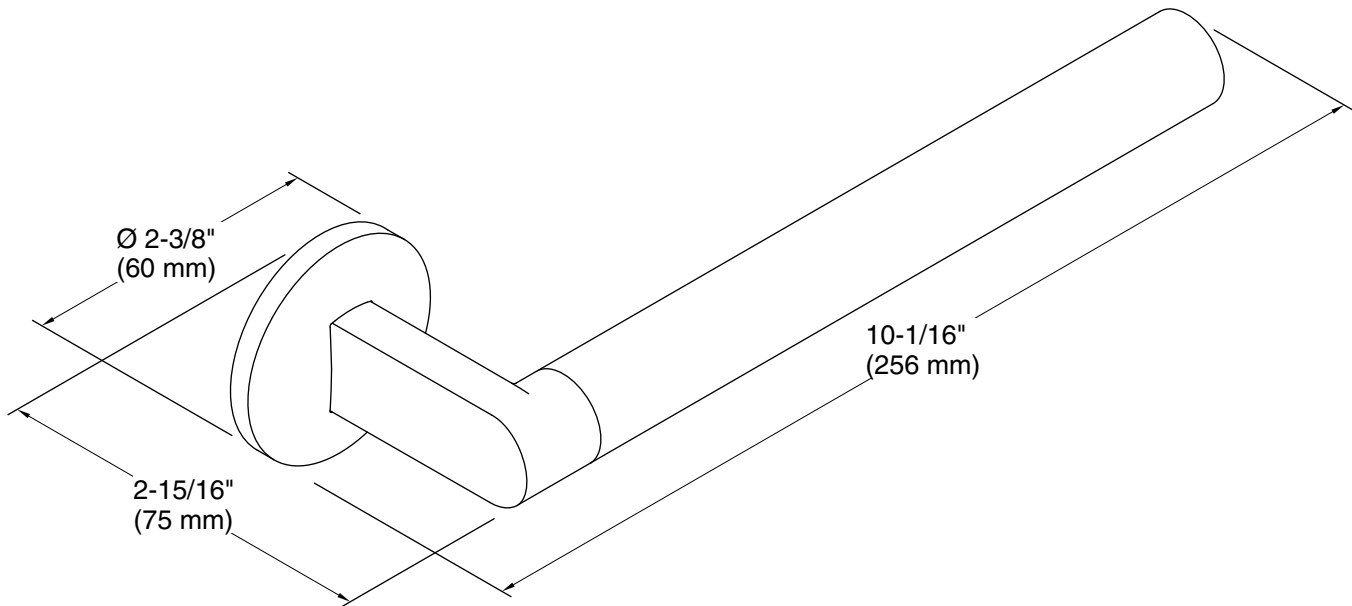

## Technical Information

All product dimensions are nominal.

Installation Type: Wall-mount

Material: Zinc, Brass