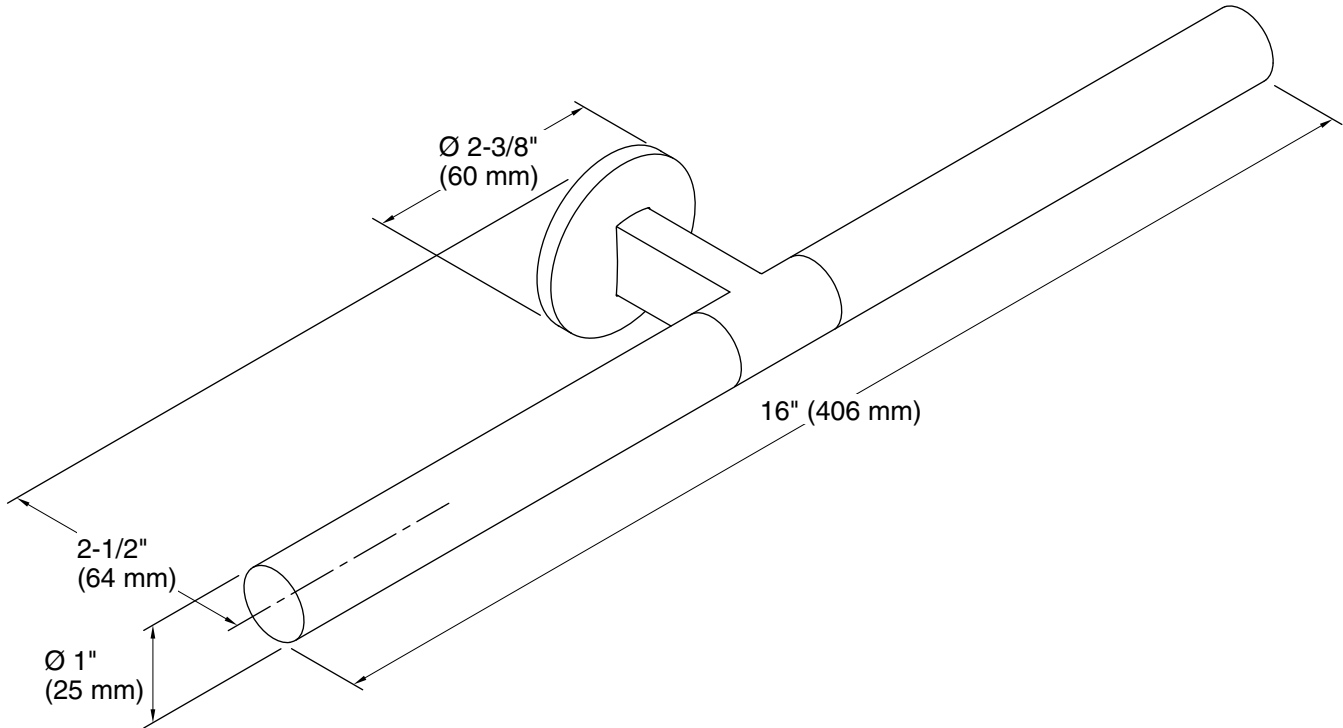

Technical Information

All product dimensions are nominal.

Material: Zinc, Brass

Notes

Install this product according to the installation instructions.

CAUTION: Risk of personal injury. Do not install these products in any area where they are likely to be used inadvertently as a grab bar or support bar. These products are not designed or intended for use as a grab bar or support bar.