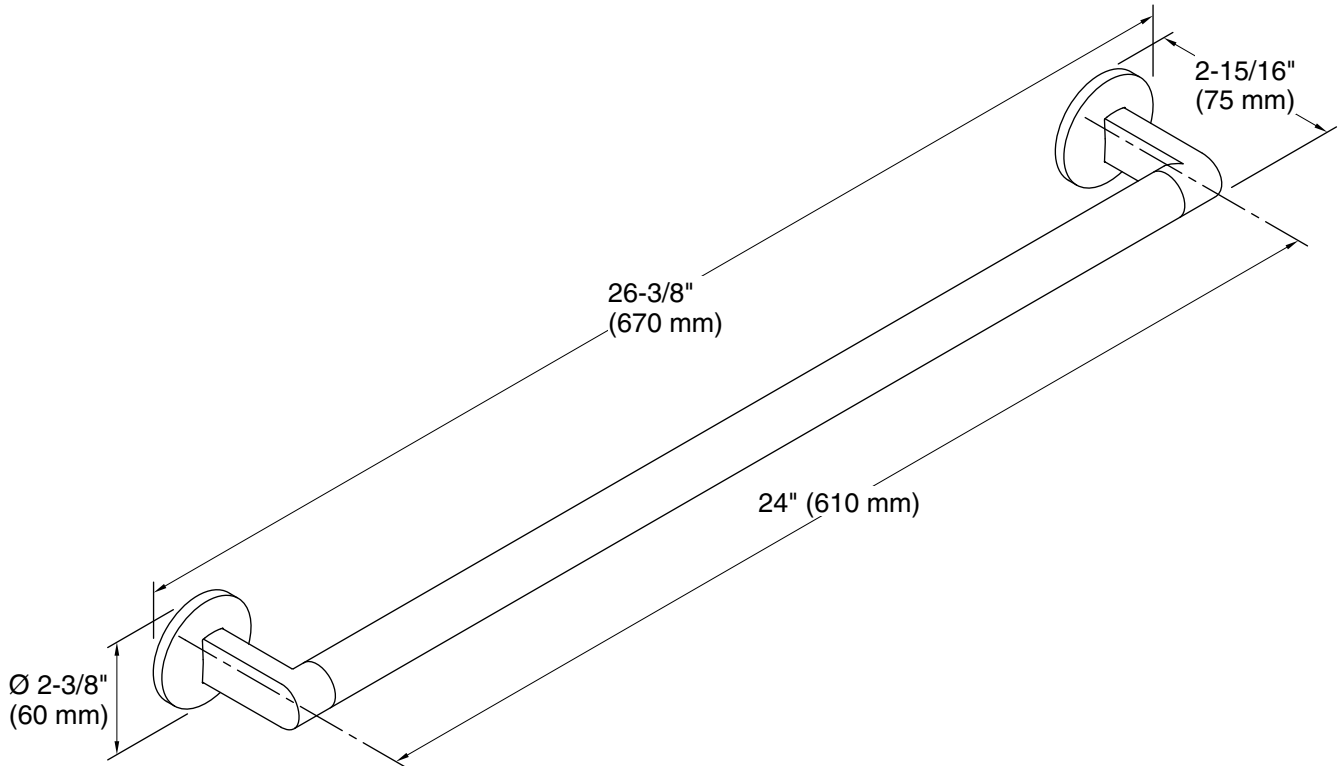

Technical Information

All product dimensions are nominal.

Material: Zinc, Brass

Notes

Install this product according to the installation instructions.

CAUTION: Risk of personal injury. Do not install these products in any area where they are likely to be used inadvertently as a grab bar or support bar. These products are not designed or intended for use as a grab bar or support bar.