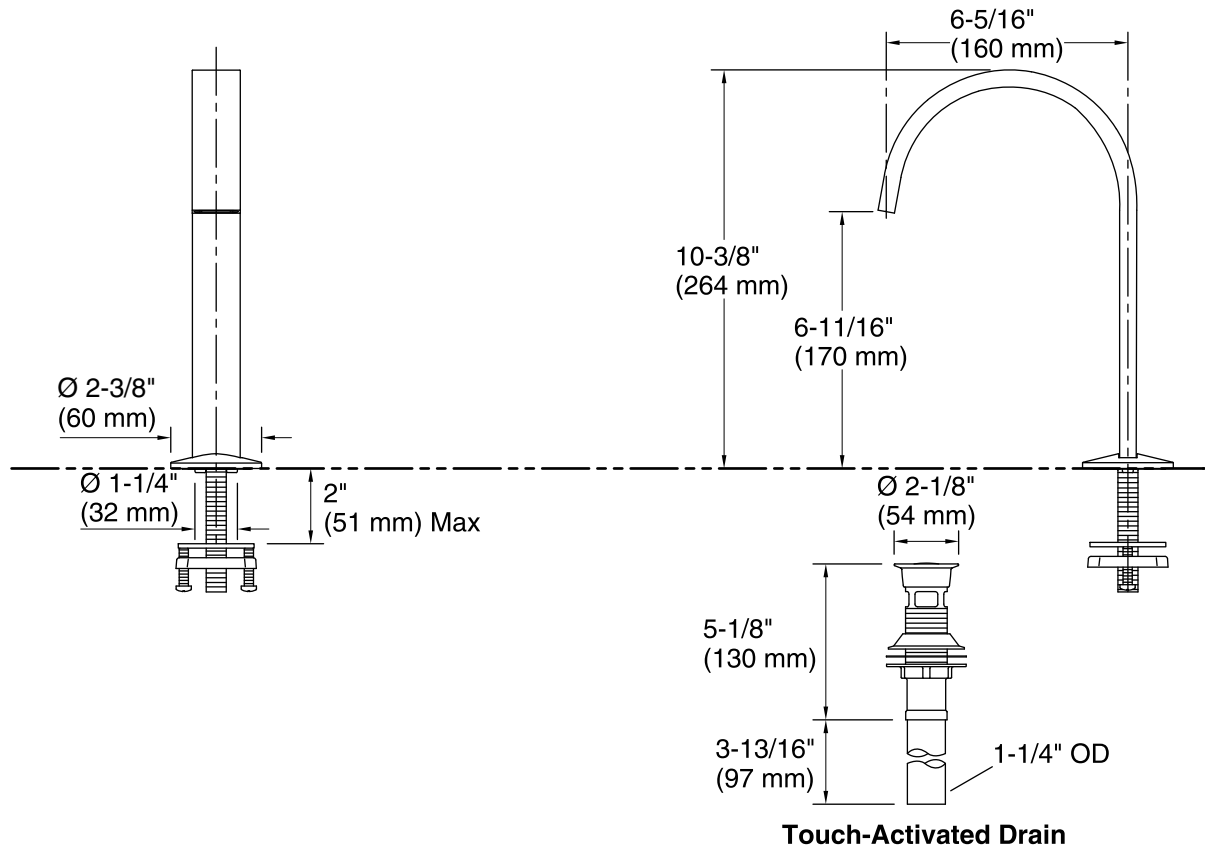

Features

- 6-5/16" (160 mm) spout reach.
- Ribbon Spout.
- 1.2 gal/min (4.5 l/min) maximum flow rate [max at 60 psi (4.14 bar)].
- Coordinate with your choice of Components widespread lavatory handles for a personalized design.
- Includes metal touch-activated drain with 1-1/4" tailpiece.
- Coordinates with Components faucets, accessories, and showering components to complete your bathroom.

Material

- Premium Metal Construction.
- KOHLER finishes resist corrosion and tarnishing.

Installation

- For 8" (203 mm) or 16" (406 mm) centers.
- Widespread or Remote Valve.

Required Accessories

- K-77974-4 Widespread Bathroom Sink Faucet Handles
- or
- K-77974-9 Widespread Bathroom Sink Faucet Handles
- or
- K-77974-8 Widespread Bathroom Sink Faucet Handles
- or
- K-77963-8A Remote Valve Bathroom Sink Faucet Handle

Technical Information

All product dimensions are nominal.

Faucet:

Flow rate: 1.2 gal/min (4.5 l/min)

Pressure: 60 psi (4.1 bar)

Spout:

Spout reach: 6-5/16" (160 mm)

Notes