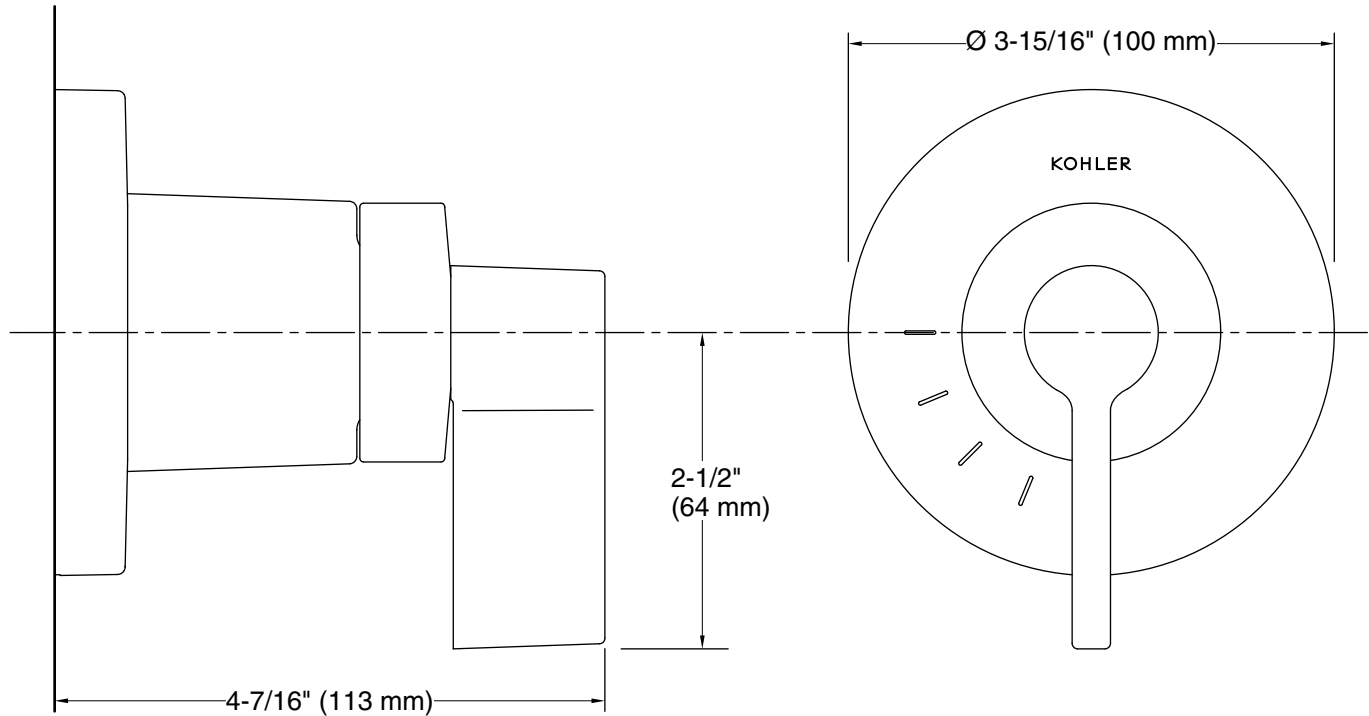

Color	Code	Description
	CP	Polished Chrome
	BN	Vibrant® Brushed Nickel
	BL	Matte Black
	2MB	Vibrant® Brushed Moderne Brass
	TT	Vibrant Titanium

Technical Information

All product dimensions are nominal.

Drain included: No