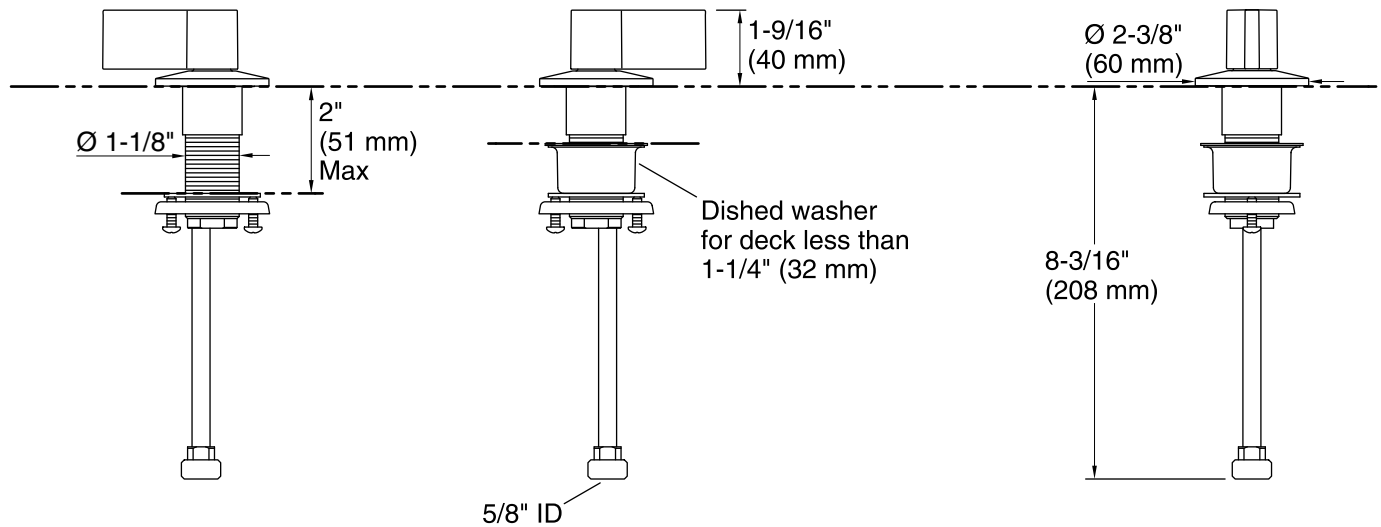

Technical Information

All product dimensions are nominal.

Notes

Install this product according to the installation instructions.

ADA, OBC, CSA B651 compliant when installed to the specific requirements of these regulations.