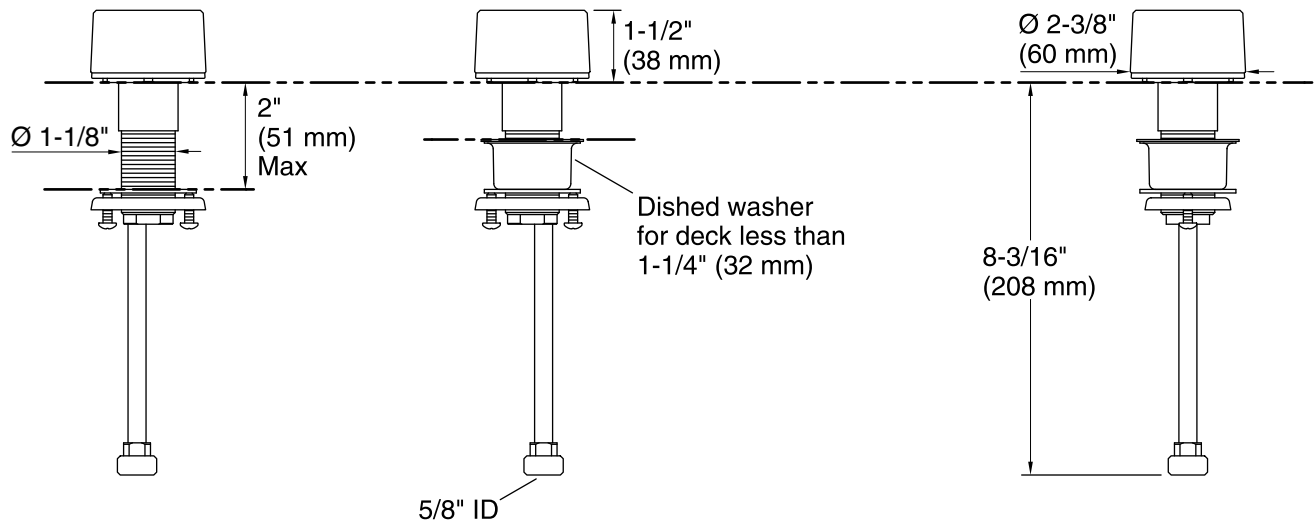

Technical Information

All product dimensions are nominal.

Notes

Install this product according to the installation instructions.