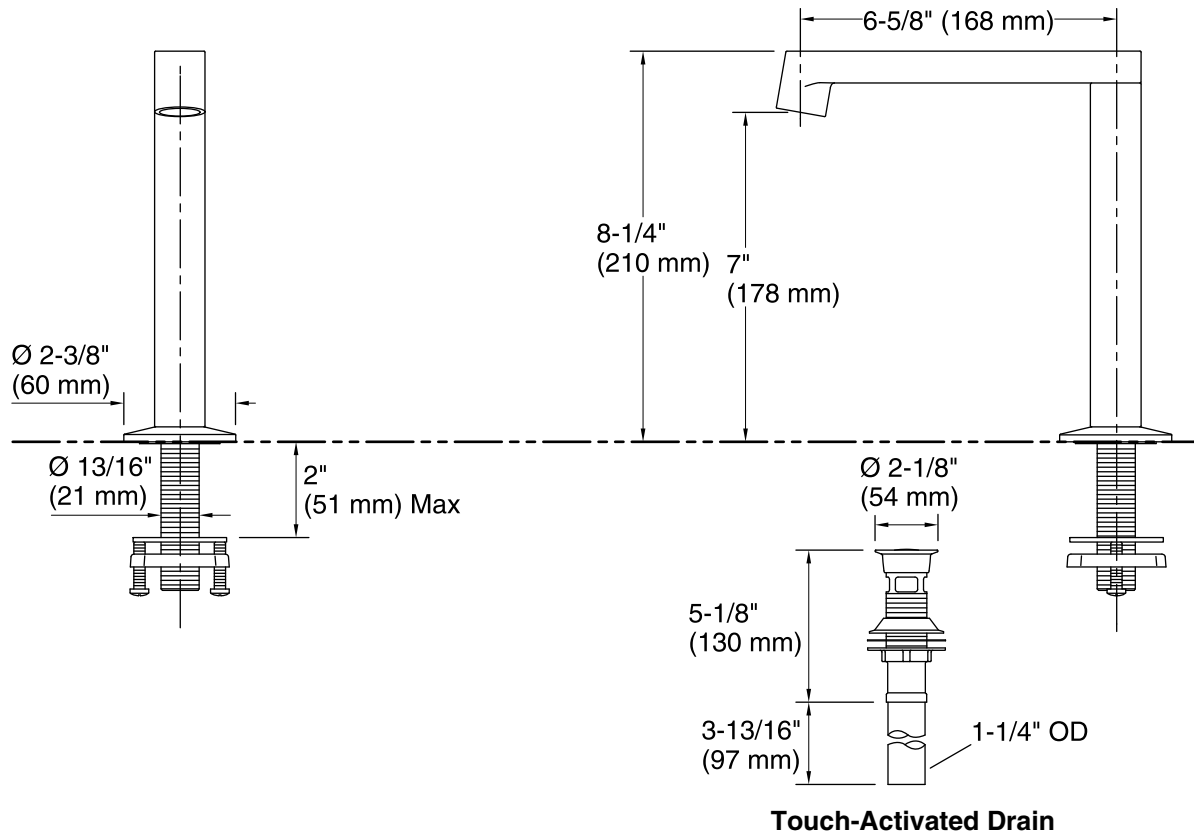

### Features

- 6 5/16" spout reach.
- Row Spout.
- 1.2 gal/min (4.5 l/min) maximum flow rate [max at 60 psi (4.14 bar)].
- Coordinate with your choice of Components widespread lavatory handles for a personalized design.
- Includes metal touch-activated drain with 1-1/4" tailpiece.
- Coordinates with Components faucets, accessories, and showering components to complete your bathroom.

### Installation

- For 8" (203 mm) or 16" (406 mm) centers.
- Widespread.

### Technical Information

All product dimensions are nominal.

#### Spout:

Spout reach: 6-5/8" (168 mm)