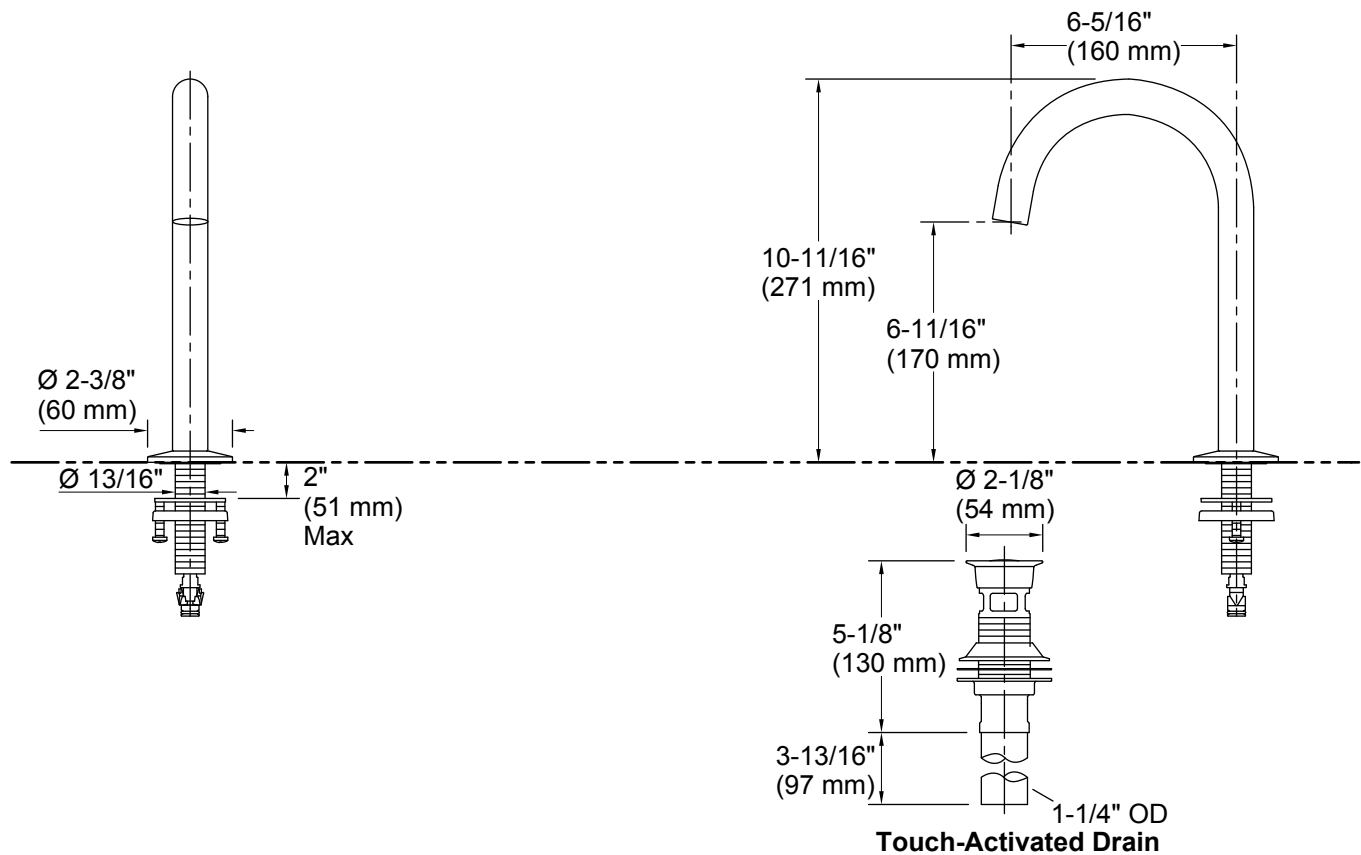

### Features

- 6 5/16" spout reach.
- Tube Spout.
- 1.2 gal/min (4.5 l/min) maximum flow rate [max at 60 psi (4.14 bar)].
- Coordinate with your choice of Components widespread lavatory handles for a personalized design.
- Includes metal touch-activated drain with 1-1/4" tailpiece.
- Coordinates with Components faucets, accessories, and showering components to complete your bathroom.

### Installation

- For 8" (203 mm) or 16" (406 mm) centers.
- Widespread.

### Technical Information

All product dimensions are nominal.

#### Spout:

Spout reach: 6-5/16" (160 mm)