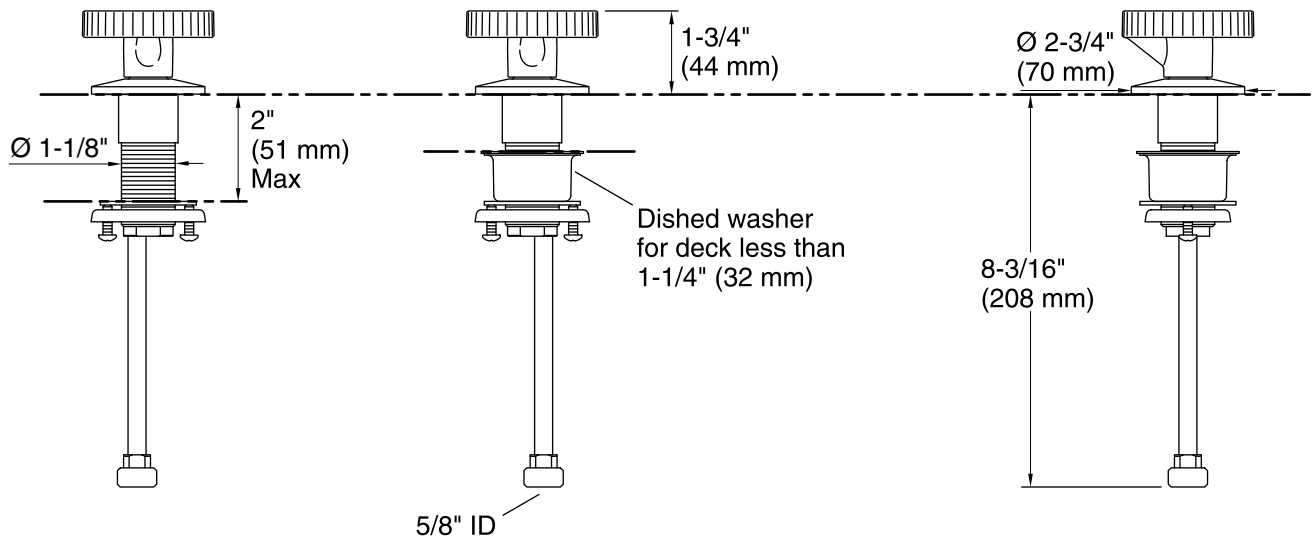

Technical Information

All product dimensions are nominal.

Notes

Install this product according to the installation instructions.