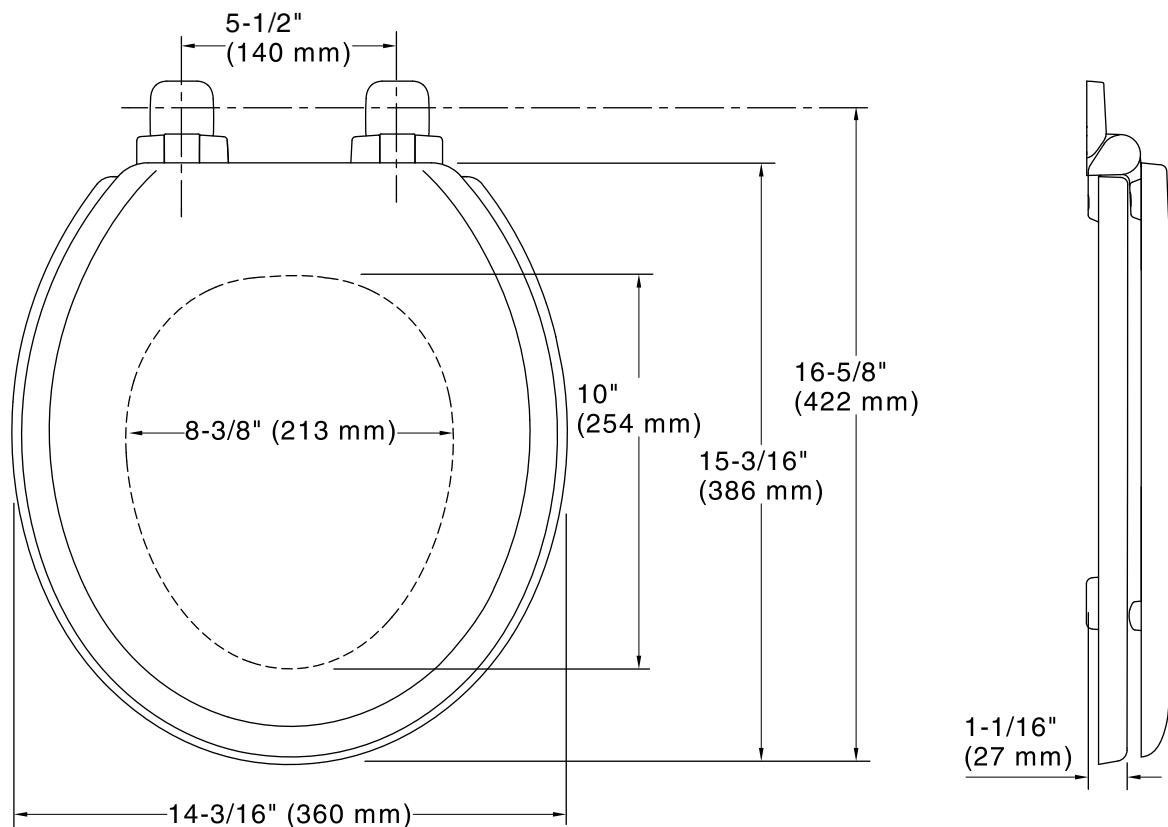

Technical Information

All product dimensions are nominal.

Seat shape type: Round-front

Seat front type: Closed-front

Seat-mounting holes: 5-1/2" (140 mm)

Notes

Install this product according to the installation instructions.