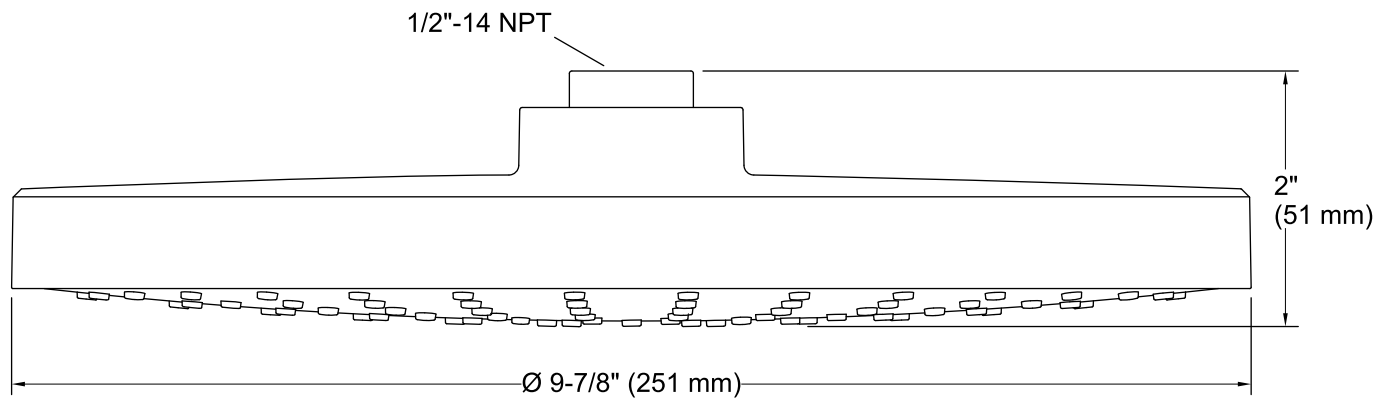

Features

- Spray performance delivers a drenching "rain" experience.
- Angled nozzles provide a full coverage spray.
- Adjustable swivel ball joint allows for precise spray adjustment.
- MasterClean™ sprayface resists hard water buildup and is easy to clean.
- Complements the Awaken® line.
- 1.75 gpm (7.6 lpm) flow rate.

Material

- KOHLER finishes resist corrosion and tarnishing.

Installation

- Installs as a ceiling or wall mount application.
- 1/2" NPT connection.
- Shower arm and flange sold separately.

Codes/Standards

ASME A112.18.1/CSA B125.1
DOE - Energy Policy Act 1992
EPA WaterSense®
California Energy Commission (CEC)

Technical Information

All product dimensions are nominal.

Showerhead/Body Spray:

Rated maximum flow: 2 gal/min (7.6 l/min)

Pressure: 45 psi (3.1 bar)

Notes

Install this product according to the installation instructions.