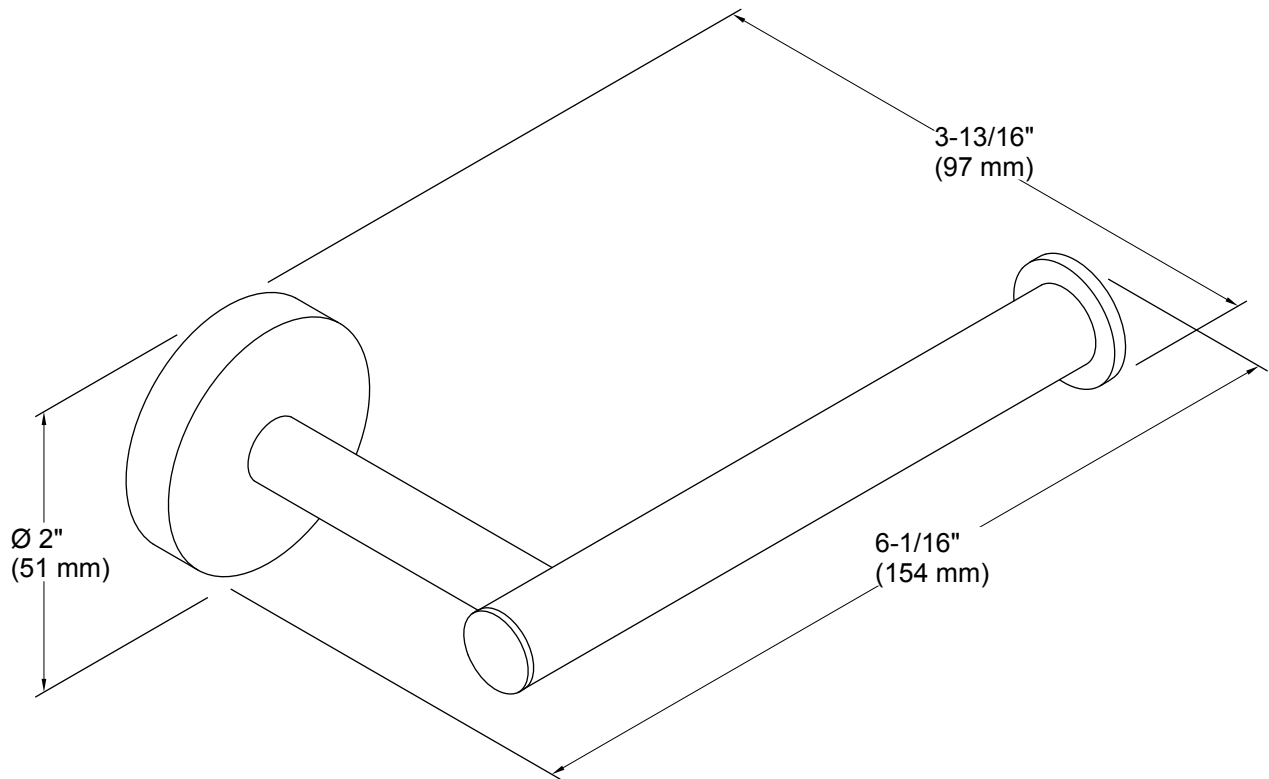

Features

- Coordinates with other items in the Elate collection.

Material

- Premium metal construction for durability.
- KOHLER finishes resist corrosion and tarnish.

Installation

- Installation hardware included.

Technical Information

All product dimensions are nominal.

Notes

Install this product according to the installation instructions.

CAUTION: Risk of personal injury. Do not install these products in any area where they are likely to be used inadvertently as a grab bar or support bar. These products are not designed or intended for use as a grab bar or support bar.