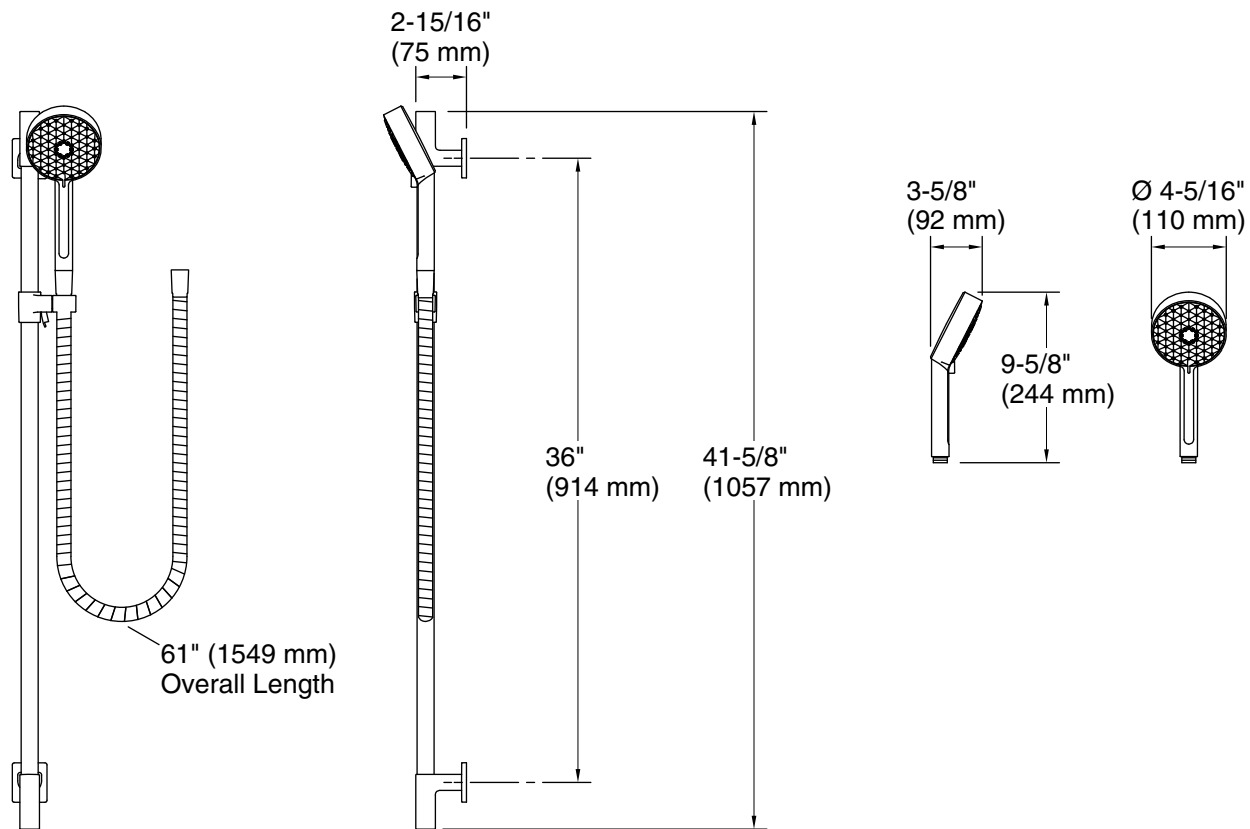

Included Components

- Additional Components:
- 60-inch MasterShower® metal hose

ADA

OBC

Codes/Standards

ASME A112.18.1/CSA B125.1
DOE - Energy Policy Act 1992
EPA WaterSense®
California Energy Commission (CEC)
ADA
ICC/ANSI A117.1
OBC

Technical Information

All product dimensions are nominal.

Handshower:

Rated maximum flow: 1.75 gal/min (6.6 l/min)

Notes

Install this product according to the installation instructions.

Plumbing codes require approved backflow prevention devices to be installed in-line to handshowers. Please consult with local plumbing officials.