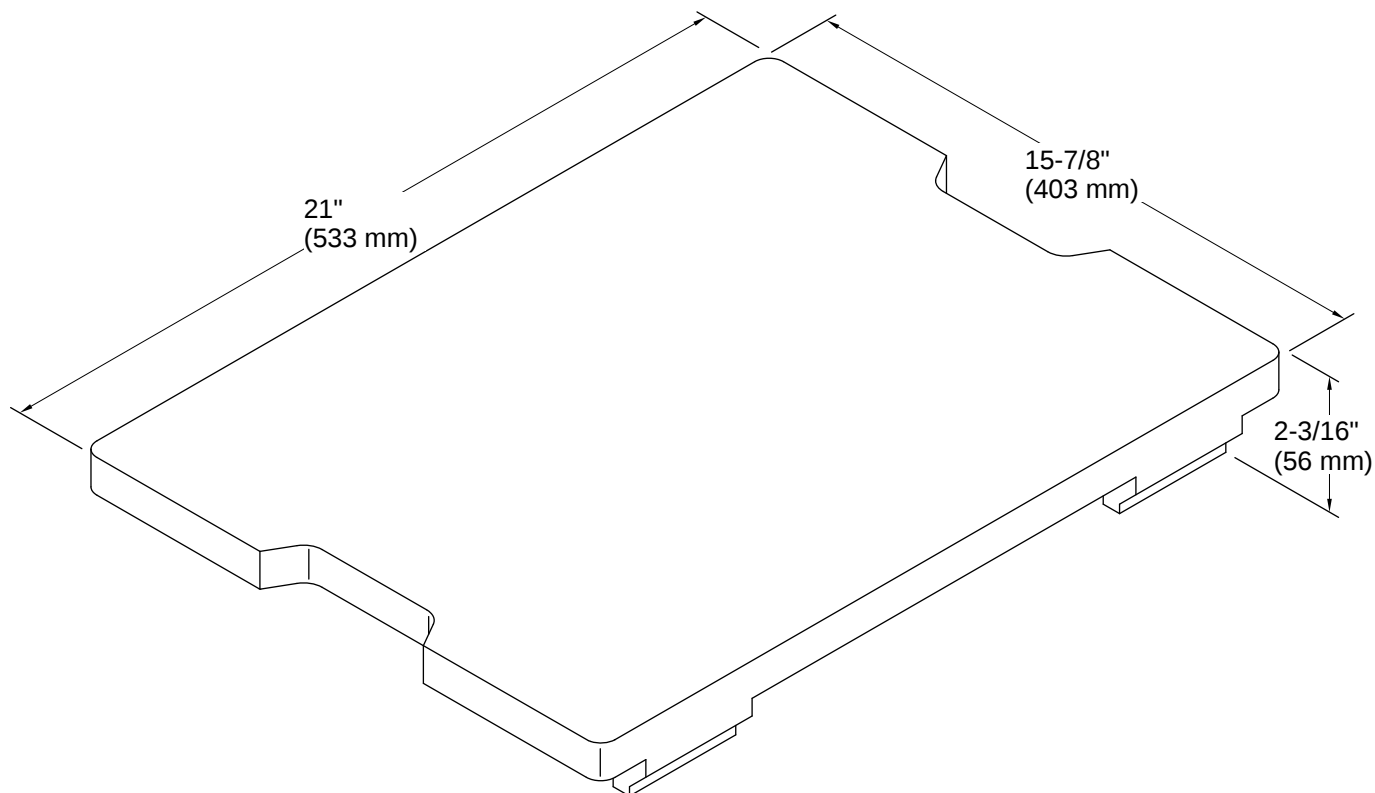

Installation Notes

Install this product according to the installation instructions.