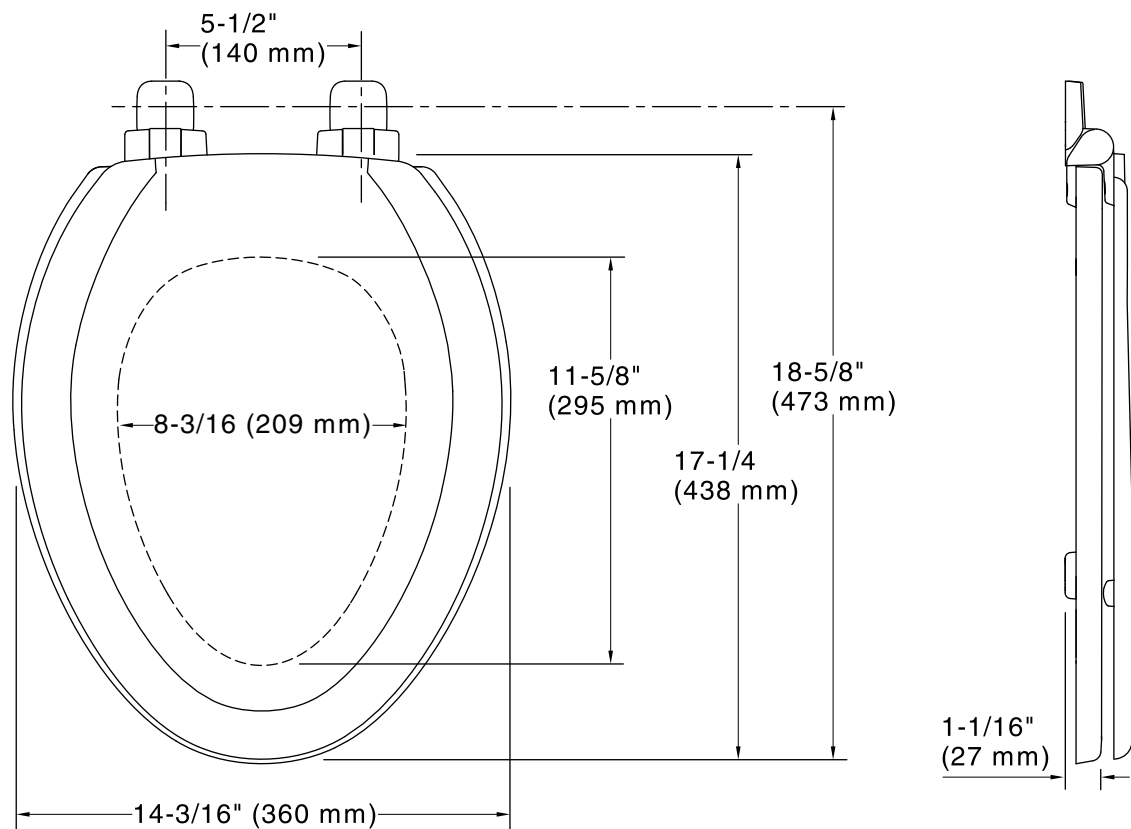

Color	Code	Description
	0	White
	96	Biscuit

Technical Information

All product dimensions are nominal.

Seat shape type: Elongated

Seat front type: Closed-front

Seat-mounting holes: 5-1/2" (140 mm)

Notes

Install this product according to the installation instructions.