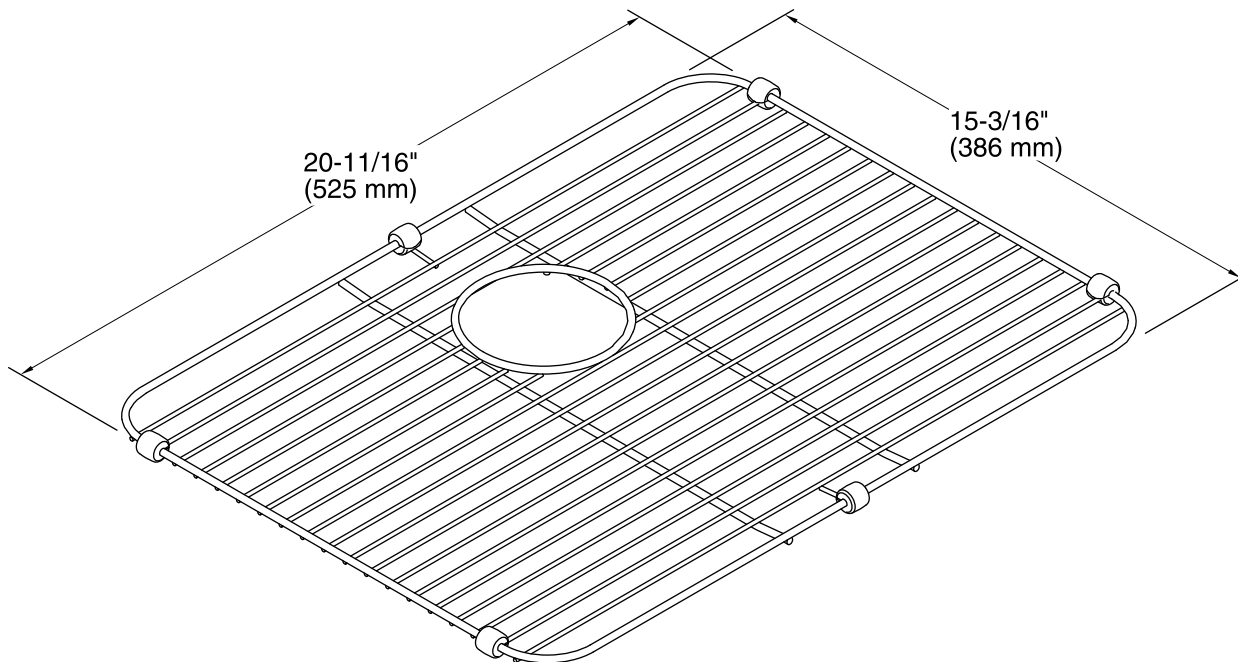

KOHLER®

Undertone® Preserve®

Sink Rack

K-6391

Technical Information

All product dimensions are nominal.

1-800-4KOHLER (1-800-456-4537)

Kohler Co. reserves the right to make revisions without notice to product specifications.

For the most current Specification Sheet, go to www.kohler.com.

12-4-2018 14:16 - US/CA

THE BOLD LOOK
OF **KOHLER®**