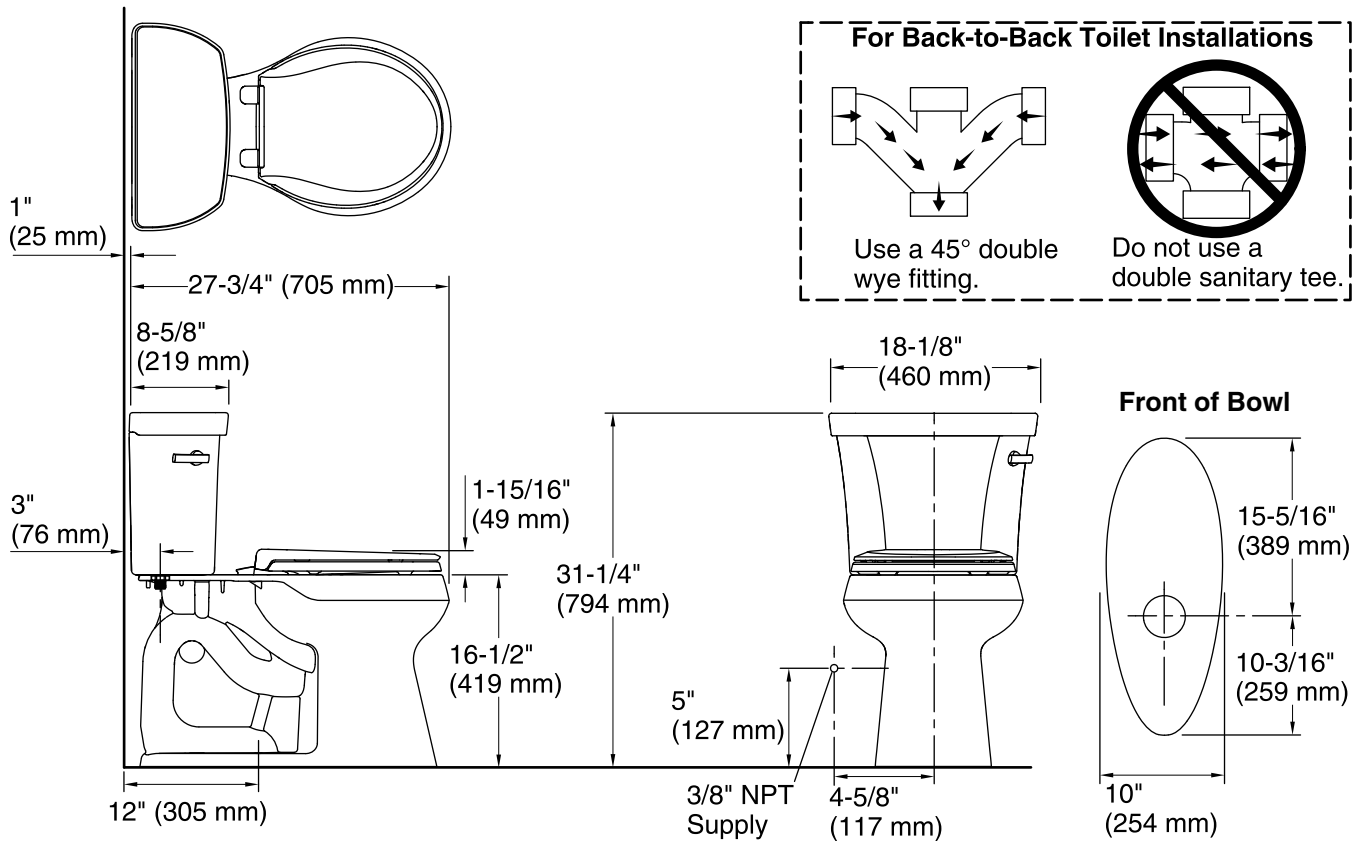

## Features

- Two-piece toilet.
- Round-front bowl offers an ideal solution for smaller baths and powder rooms.
- Comfort Height® feature offers chair-height seating that makes sitting down and standing up easier for most adults.
- 1.28 gallons per flush (gpf).
- Right-hand Polished Chrome trip lever included.
- Combination consists of the K-4467-RA tank and the K-5393 bowl.

## Installation

- Standard 12-inch rough-in.
- Three-bolt installation.
- Seat and supply line not included.

### Color Code Description

	0	White
	96	Biscuit
	47	Almond

1-800-4KOHLER (1-800-456-4537)

Kohler Co. reserves the right to make revisions without notice to product specifications.

For the most current Specification Sheet, go to [www.kohler.com](http://www.kohler.com).

### Technical Information

All product dimensions are nominal.

Toilet type:	Two-piece, Floor-mount
Waste Outlet:	Floor
Bowl shape:	Round front
Flush type:	Class Five®
Trap passageway:	2-1/8" (54 mm)
Water Consumption	
Full:	1.28 gpf (4.8 lpf)
Water surface size:	10-1/2" x 8-1/4" (267 mm x 210 mm)
Rim to water surface:	5-3/8" (137 mm)
Rough-in:	12
Seat-mounting holes:	5-1/2" (140 mm)