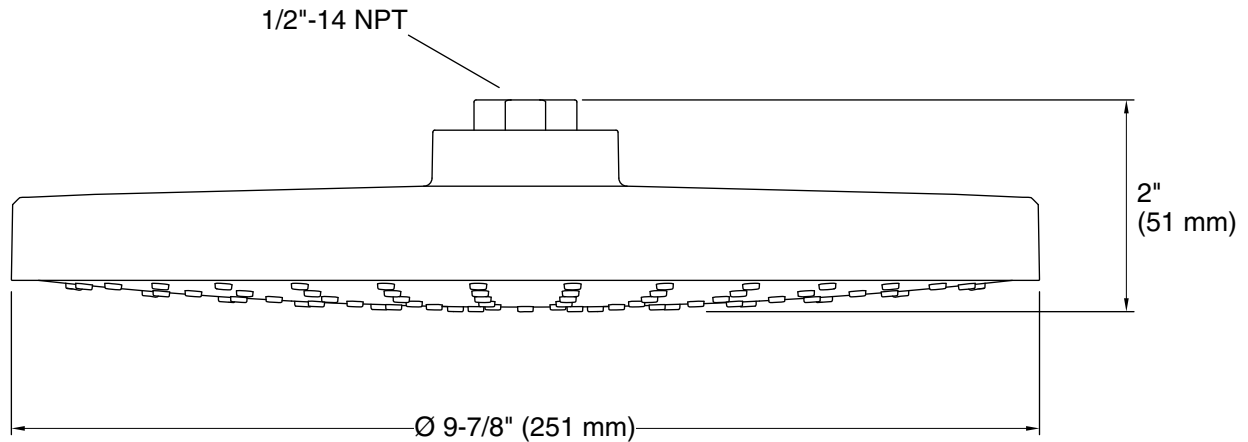

Features

- Spray performance delivers a drenching "rain" experience.
- Angled nozzles provide a full coverage spray.
- Adjustable swivel ball joint allows for precise spray adjustment.
- MasterClean™ sprayface resists hard water buildup and is easy to clean.
- Complements the Awaken® line.
- 2.0 gpm (7.6 lpm) flow rate.

Material

- KOHLER finishes resist corrosion and tarnishing.

Installation

- Installs as a ceiling or wall mount application.
- 1/2" NPT connection.
- Shower arm and flange sold separately.

Codes/Standards

ASME A112.18.1/CSA B125.1
DOE - Energy Policy Act 1992
EPA WaterSense®

Technical Information

All product dimensions are nominal.

Showerhead/Body Spray:

Rated maximum flow: 2 gal/min (7.6 l/min)

Pressure: 45 psi (3.1 bar)

Notes

Install this product according to the installation instructions.