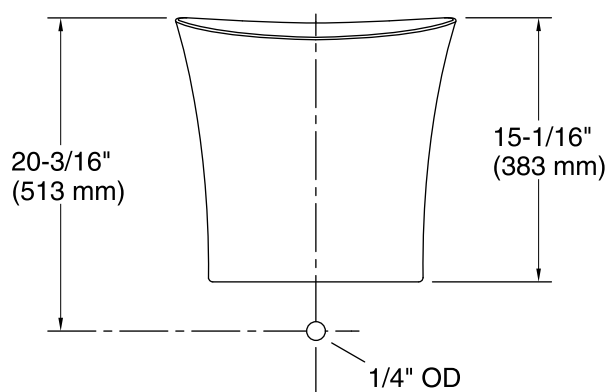

Technical Information

All product dimensions are nominal.

Installation: Vessel, Pedestal

Drain hole: 1-3/4" (44 mm)

Notes

Install this product according to the installation instructions.

IMPORTANT! This installation requires a wall-mounted faucet. In areas with subfreezing winter temperatures, plan to install this product to an interior wall to protect the water supply and drain lines from freezing.