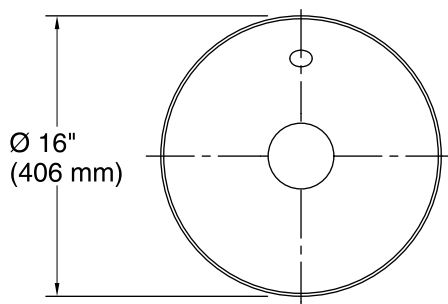

Technical Information

All product dimensions are nominal.

Installation: Vessel, Pedestal

Drain hole: 1-3/4" (44 mm)

Notes

Install this product according to the installation instructions.

IMPORTANT! This installation requires a wall-mounted faucet. In areas with subfreezing winter temperatures, plan to install this product to an interior wall to protect the water supply and drain lines from freezing.