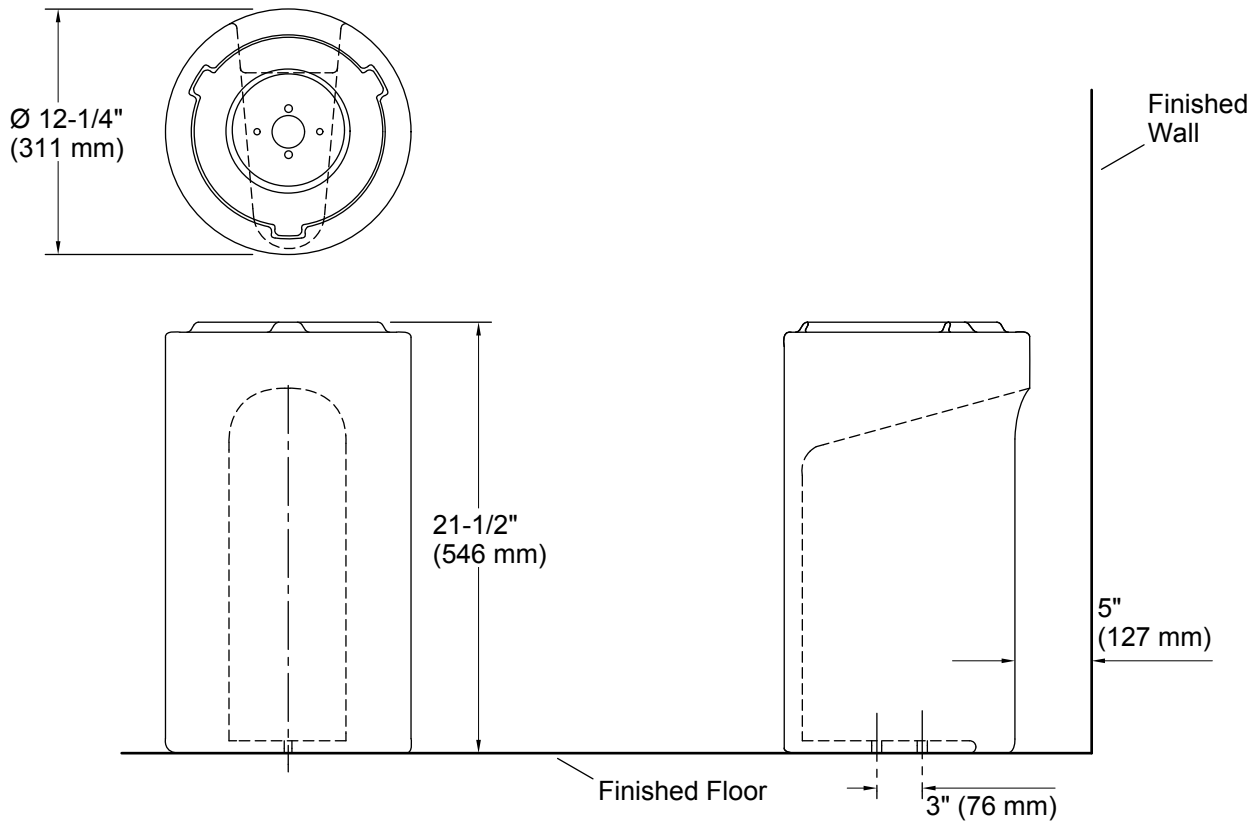

## Features

- Round base
- 12-1/4" (311 mm) x 12-1/4" (311 mm) x 21" (533 mm)

## Technical Information

All product dimensions are nominal.

Installation: Pedestal