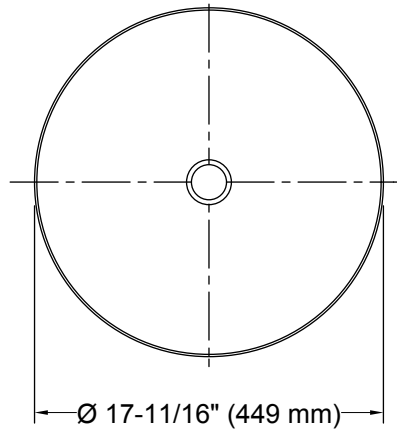

KOHLER® Dutchmaster Midnight Floral™ Carillon® Round

Wading Pool® Bathroom Sink
K-30333-DM2

Features

- Vitreous china with decorative design.
- Wading Pool®
- 17-11/16" diameter.
- Without overflow.

ADA

Codes/Standards

	0	White
--	---	-------

KOHLER Dutchmaster Midnight Floral™ Carillon® Round

Wading Pool® Bathroom Sink
K-30333-DM2

Recommended ADA Installation

Technical Information

All product dimensions are nominal.

Bowl configuration:	Single
Installation:	Drop-in
Bowl area (Only)	Diameter: 17-11/16" (449 mm) Bowl depth: 4" (102 mm) Water depth: 4" (102 mm)
Template:	1242827, required, included