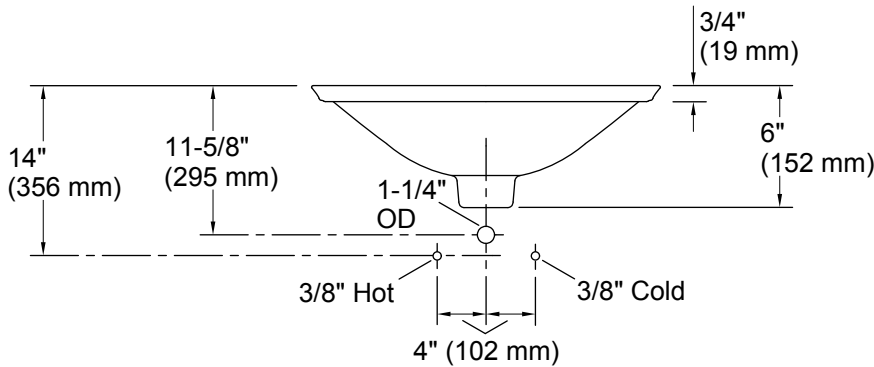

KOHLER® Dutchmaster Midnight Floral™ Carillon® Round

Wading Pool® Bathroom Sink
K-30333-DM2

Features

- Vitreous china with decorative design.
- Wading Pool®
- 17-11/16" diameter.
- Without overflow.

ADA

Codes/Standards

	0	White
--	---	-------

KOHLER Dutchmaster Midnight Floral™ Carillon® Round

Wading Pool® Bathroom Sink
K-30333-DM2

Recommended ADA Installation

Technical Information

All product dimensions are nominal.

Bowl configuration:	Single
Installation:	Drop-in
Bowl area (Only)	Diameter: 17-11/16" (449 mm) Bowl depth: 4" (102 mm) Water depth: 4" (102 mm)
Template:	1242827, required, included