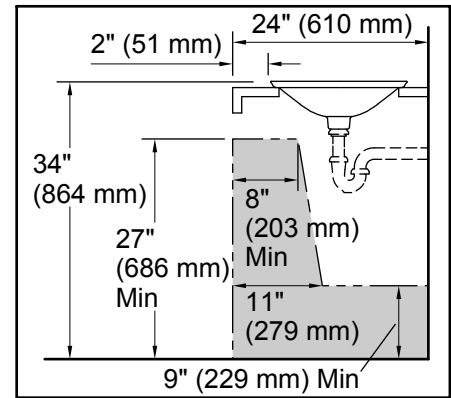

KOHLER® Dutchmaster Midnight Floral™ Carillon® Round

Wading Pool® Bathroom Sink
K-30333-DM2

Features

- Vitreous china with decorative design.
- Wading Pool®
- 17-11/16" diameter.
- Without overflow.

ADA

Codes/Standards

	0	White
--	---	-------

KOHLER Dutchmaster Midnight Floral™ Carillon® Round

Wading Pool® Bathroom Sink
K-30333-DM2

Recommended ADA Installation

Technical Information

All product dimensions are nominal.

Bowl configuration:	Single
Installation:	Drop-in
Bowl area (Only)	Diameter: 17-11/16" (449 mm) Bowl depth: 4" (102 mm) Water depth: 4" (102 mm)
Template:	1242827, required, included