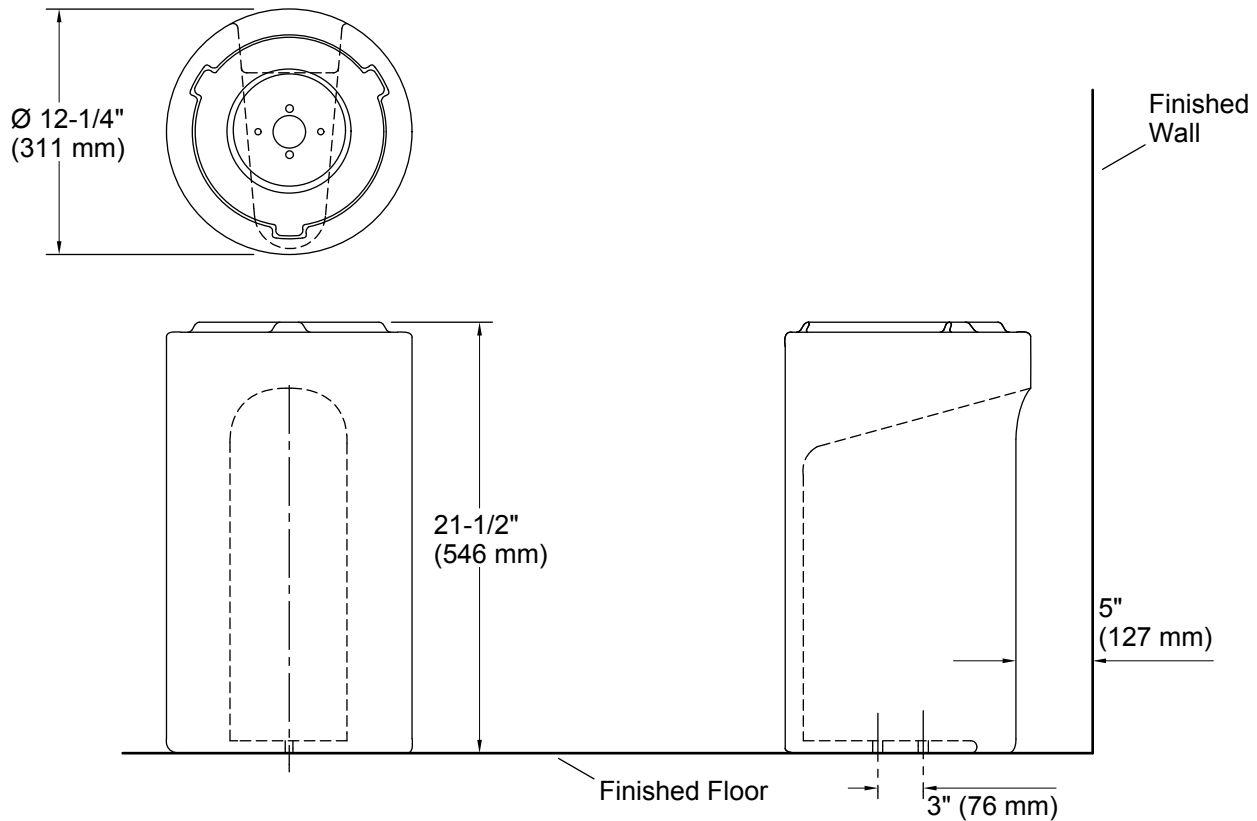

Features

- Round base
- 12-1/4" (311 mm) x 12-1/4" (311 mm) x 21" (533 mm)

Material

- Fireclay with Supramic Technology

Installation

- Pedestal Base

Codes/Standards

None Applicable

See website for detailed warranty information.

Available Color/Finishes

Color tiles intended for reference only.

| Color | Code | Description |
|--|------|--------------|
|  | 0 | White |
|  | 96 | Biscuit |
|  | NY | Dune |
|  | 7 | Black Black™ |

Technical Information

All product dimensions are nominal.

Installation: Pedestal

Notes

Install this product according to the installation instructions.