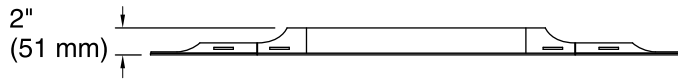

Required Electrical Service

One circuit required, protected with Class A Ground-Fault Circuit-Interrupter (GFCI) or Residual Current Device (RCD).

Lights: 120 V, 15 A, 60 Hz

Technical Information

All product dimensions are nominal.

Mirror type: Wall-mount pivot

Notes

Install this product according to the installation instructions.

Select the type of fastener based on the wall material. A minimum 20 lb (9.07 kg) load bearing fastener is recommended.

Install the fastener to a stud to avoid possible property and product damage.