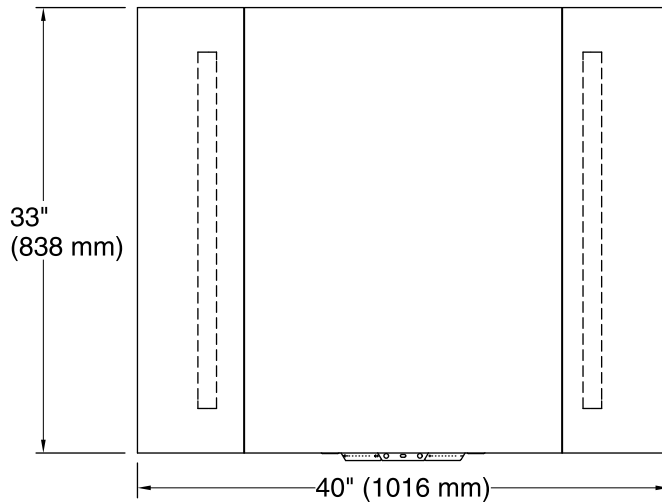

Required Electrical Service

One circuit required, protected with Class A Ground-Fault Circuit-Interrupter (GFCI) or Residual Current Device (RCD).

Lights: 120 V, 15 A, 60 Hz

Technical Information

All product dimensions are nominal.

Mirror type: Wall-mount pivot

Notes

Install this product according to the installation instructions.

Select the type of fastener based on the wall material. A minimum 20 lb (9.07 kg) load bearing fastener is recommended.

Install the fastener to a stud to avoid possible property and product damage.