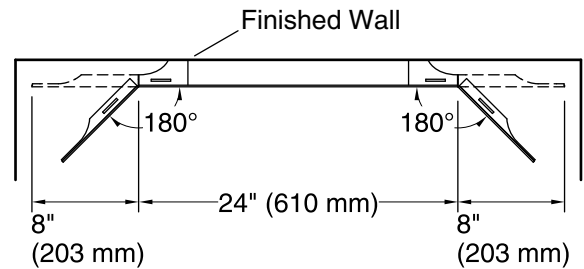

Required Electrical Service

One circuit required, protected with Class A Ground-Fault Circuit-Interrupter (GFCI) or Residual Current Device (RCD).

Lights: 120 V, 15 A, 60 Hz

Technical Information

All product dimensions are nominal.

Mirror type: Wall-mount pivot

Notes

Install this product according to the installation instructions.

Select the type of fastener based on the wall material. A minimum 20 lb (9.07 kg) load bearing fastener is recommended.

Install the fastener to a stud to avoid possible property and product damage.