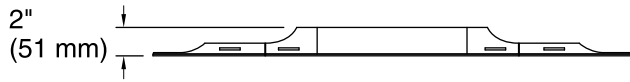

Required Electrical Service

One circuit required, protected with Class A Ground-Fault Circuit-Interrupter (GFCI) or Residual Current Device (RCD).

Lights: 120 V, 15 A, 60 Hz

Technical Information

All product dimensions are nominal.

Mirror type: Wall-mount pivot

Notes

Install this product according to the installation instructions.

Select the type of fastener based on the wall material. A minimum 20 lb (9.07 kg) load bearing fastener is recommended.

Install the fastener to a stud to avoid possible property and product damage.