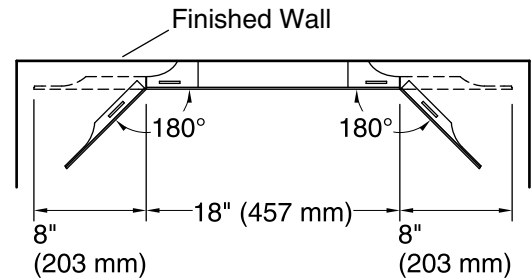

Required Electrical Service

One circuit required, protected with Class A Ground-Fault Circuit-Interrupter (GFCI) or Residual Current Device (RCD).

Lights: 120 V, 15 A, 60 Hz

Technical Information

All product dimensions are nominal.

Mirror type: Wall-mount pivot

Notes

Install this product according to the installation instructions.

Select the type of fastener based on the wall material. A minimum 20 lb (9.07 kg) load bearing fastener is recommended.

Install the fastener to a stud to avoid possible property and product damage.