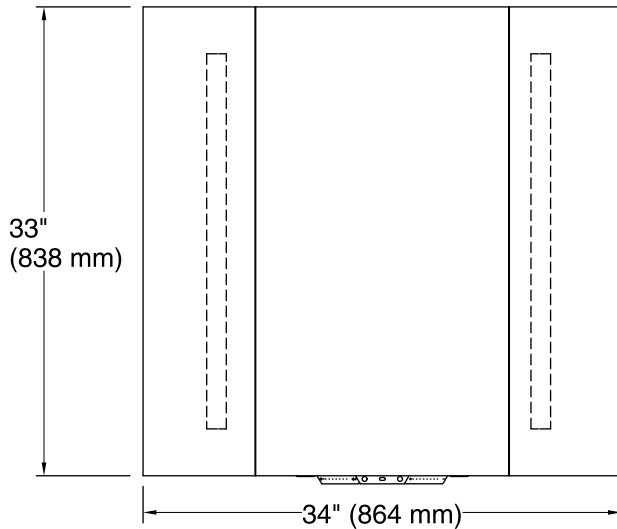

Required Electrical Service

One circuit required, protected with Class A Ground-Fault Circuit-Interrupter (GFCI) or Residual Current Device (RCD).

Lights: 120 V, 15 A, 60 Hz

Technical Information

All product dimensions are nominal.

Mirror type: Wall-mount pivot

Notes

Install this product according to the installation instructions.

Select the type of fastener based on the wall material. A minimum 20 lb (9.07 kg) load bearing fastener is recommended.

Install the fastener to a stud to avoid possible property and product damage.