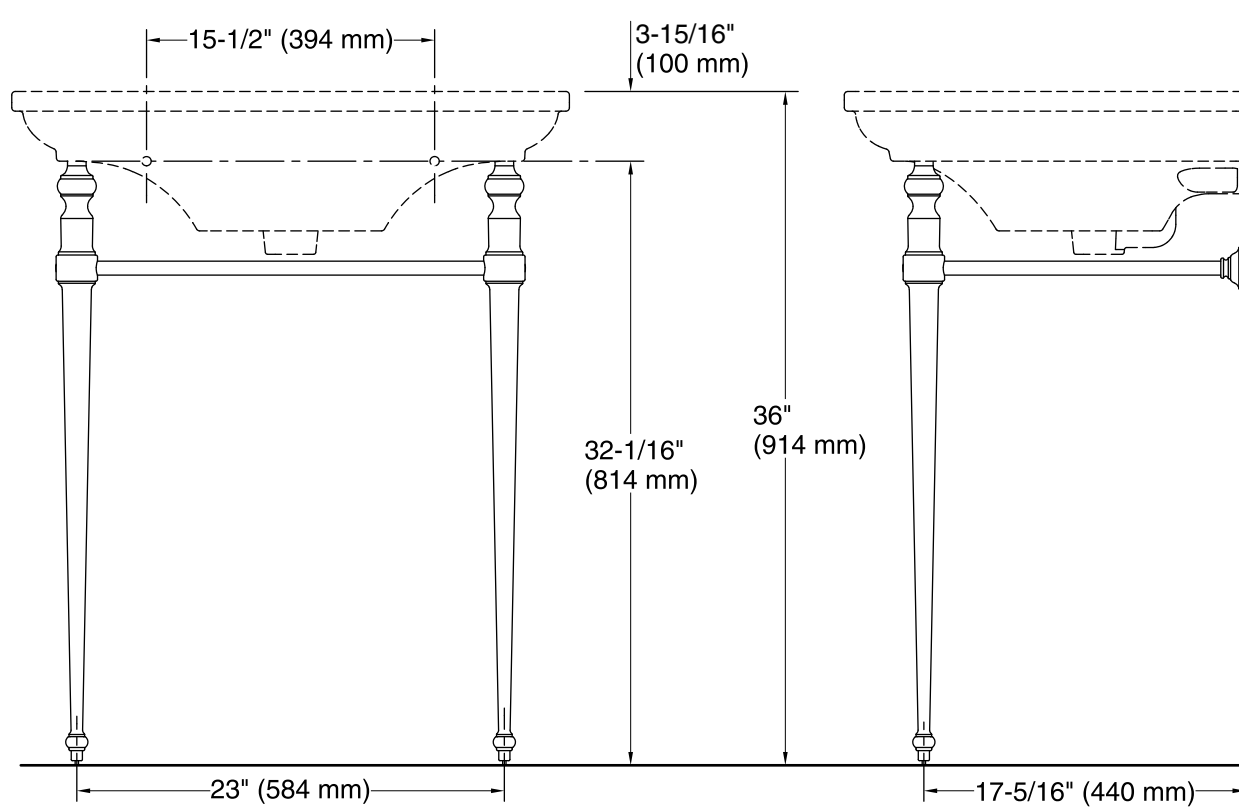

Features

- Set of two legs.
- Combines with the K-2269 Memoirs Stately 30-inch bathroom sink basin for a complete console table solution.
- Includes a towel rail.
- Integrated leveling feature.
- Coordinates with other products in the Memoirs collection.

Material

- Solid brass.

Required Accessories

K-2269-1 Pedestal/Console Table Bathroom Sink

or

K-2269-8 Pedestal/Console Table Bathroom Sink

Codes/Standards

None Applicable

Technical Information

All product dimensions are nominal.

Notes

Install this product according to the installation instructions.