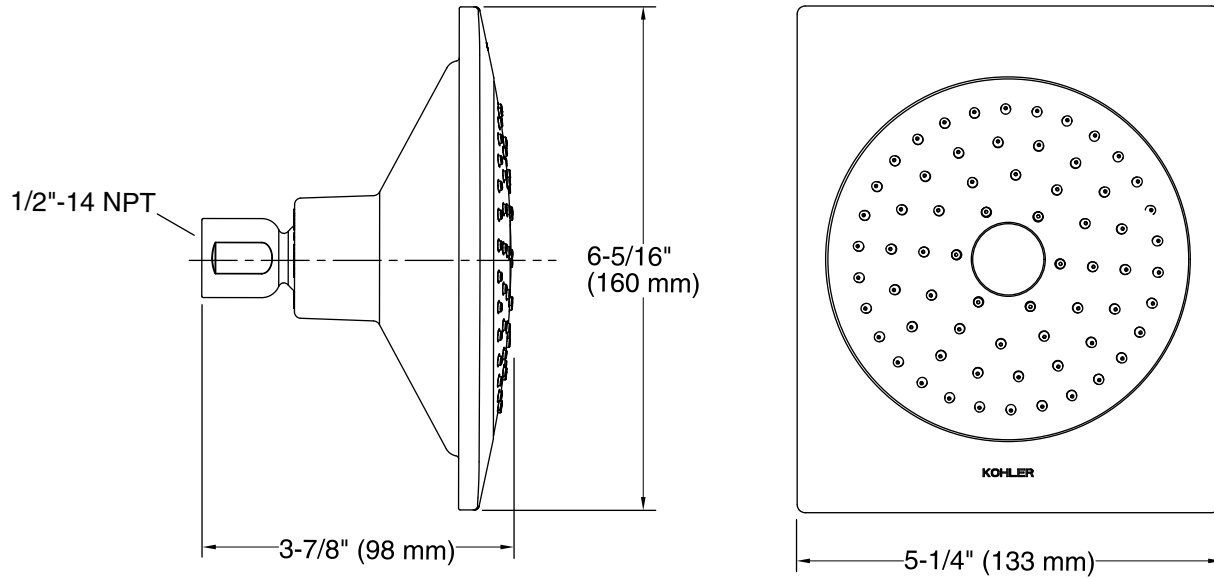

Features

- Katalyst® air-induction technology maximizes the air/water mix for a powerful, even flow
- MasterClean™ sprayface resists hard water build-up and is easy to clean.
- Single-function showerhead with 48 translucent nozzles.
- 4-1/2" (114 mm) diameter sprayface.
- 1.75 gpm (6.6 lpm) flow rate.
- Complements the Loure® collection.

	CP	Polished Chrome
--	----	-----------------

Technical Information

All product dimensions are nominal.

Showerhead:

Rated maximum flow: 1.75 gal/min (6.6 l/min)

Pressure: 80 psi (5.5 bar)

Notes

For use with automatic compensating valves rated at 1.5 gal/min (5.7 l/min) or less.