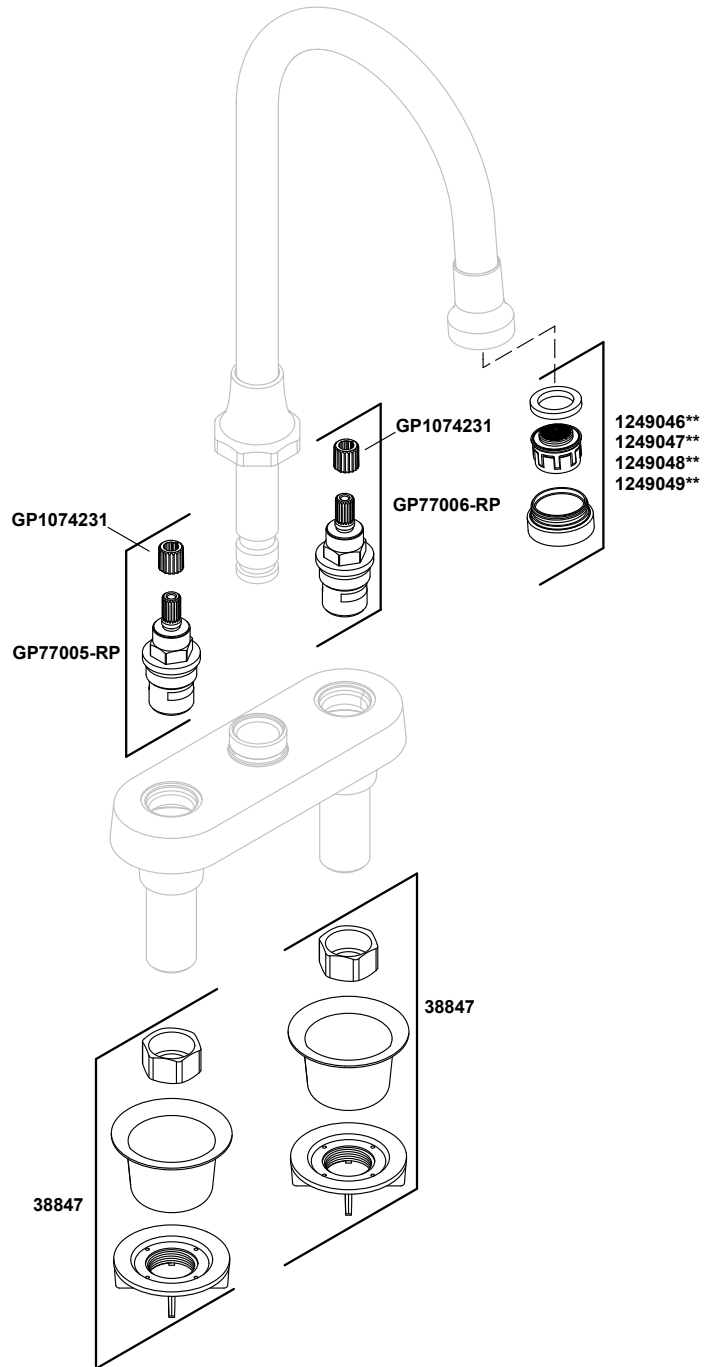

1.0 gpm centerset bathroom sink faucet with aerated flow, goosene
K-400T70-5AKA-CP

1.0 gpm centerset bathroom sink faucet with aerated flow, goosene
K-400T70-5AKA-CP

1243900**

1243901**