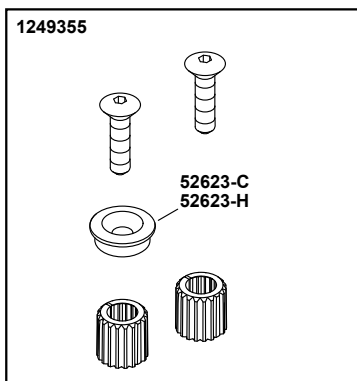

1.0 gpm centerset bathroom sink faucet with aerated flow, goosene
K-400T70-5AKA-CP

1.0 gpm centerset bathroom sink faucet with aerated flow, goosene
K-400T70-5AKA-CP

1243900**

1243901**