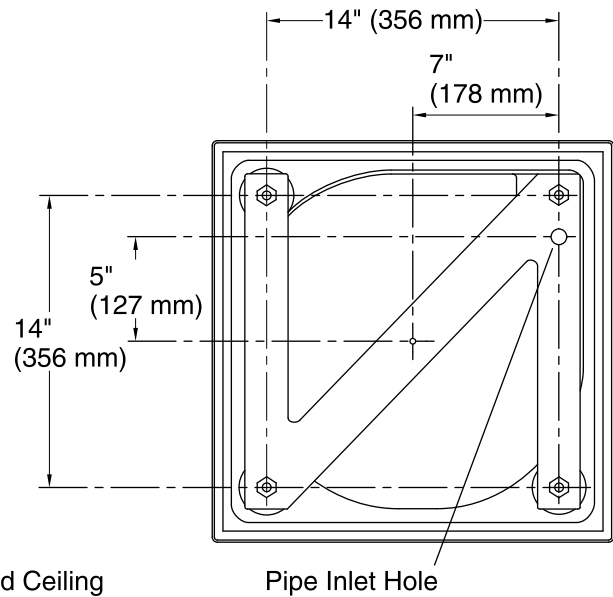

### Features

- Panel contains 775 silicone concave nozzles.
- 2.0 gpm flow rate.
- Deluge function delivers approximately 0.5 gallons of water in 8 seconds at the push of a button.
- Deluge function is actuated with Real Rain Diverter Valve (in manual showers) or can be actuated directly with the DTV+ system.
- Center of the panel is designed as a rain-free zone to keep user's face dry and encourage easy breathing during regular use. Deluge function flows from center of the panel when actuated.

### Material

- 19"x19" silicone panel provides wide coverage area with easy-to-clean nozzles.

### Installation

- Mount flush to the surface of a drop ceiling.
- Easy-mount bracket and two panel system improve the installation process.
- Z-Bracket contains four leveling nuts to simplify installation.
- Real Rain Overhead Panel has 1/2" NPT Male water supply inlet.
- If using DTV+ system the user interface must be 99693-P-NA (99693-NA does not contain Real Rain Software).
- If using DTV Prompt system must include Real Rain Diverter Valve and Trim (K-76746 and K-76748) to actuate Deluge function.

### Technical Information

All product dimensions are nominal.