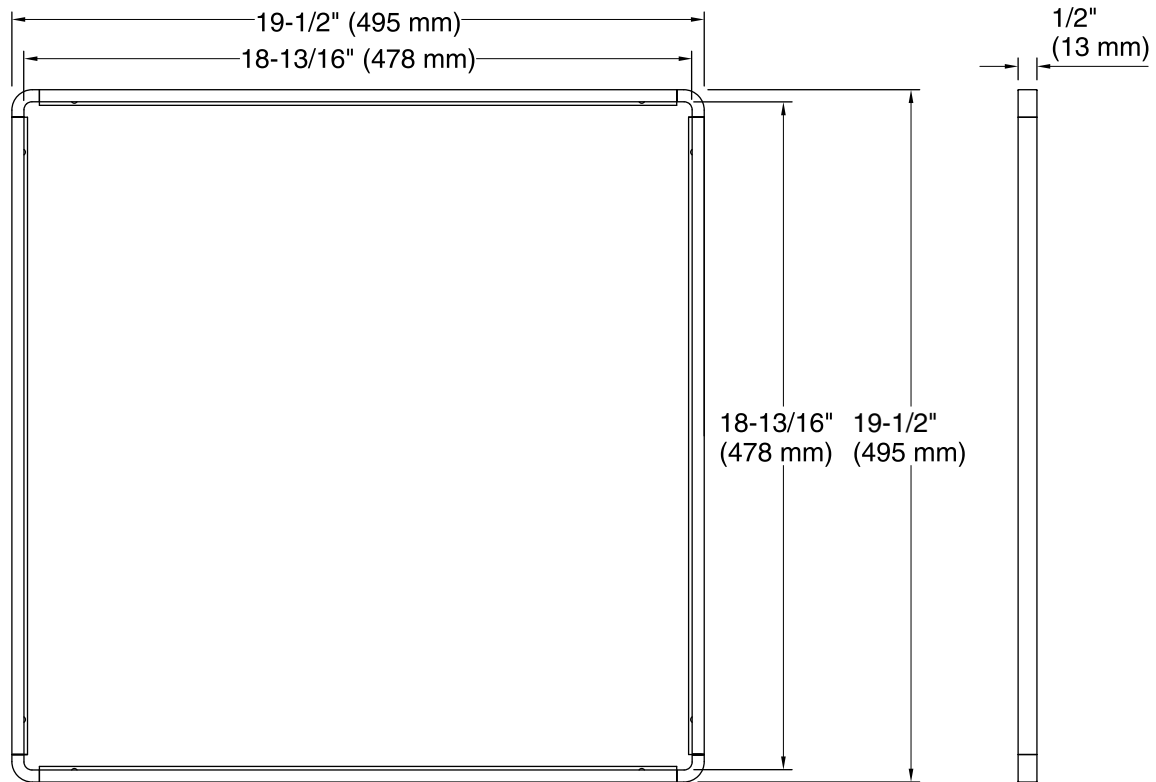

Features

- Trim is designed to fit securely around the Real Rain Overhead Panel.

Material

- Solid metal construction.
- KOHLER finishes resist corrosion and tarnishing.

Installation

- Eight piece trim assembly is connected with a series of set screws.
- Mounts flush to the surface of the drop ceiling.
- If using Real Rain with DTV+ system must use DTV+ Interface 99693-P-NA (99693-NA does not contain Real Rain software).
- If using DTV Prompt system must include Real Rain Diverter Valve and Trim (K-76746 and K-76748) to activate Deluge function.

Technical Information

All product dimensions are nominal.

Notes

Install this product according to the installation instructions.