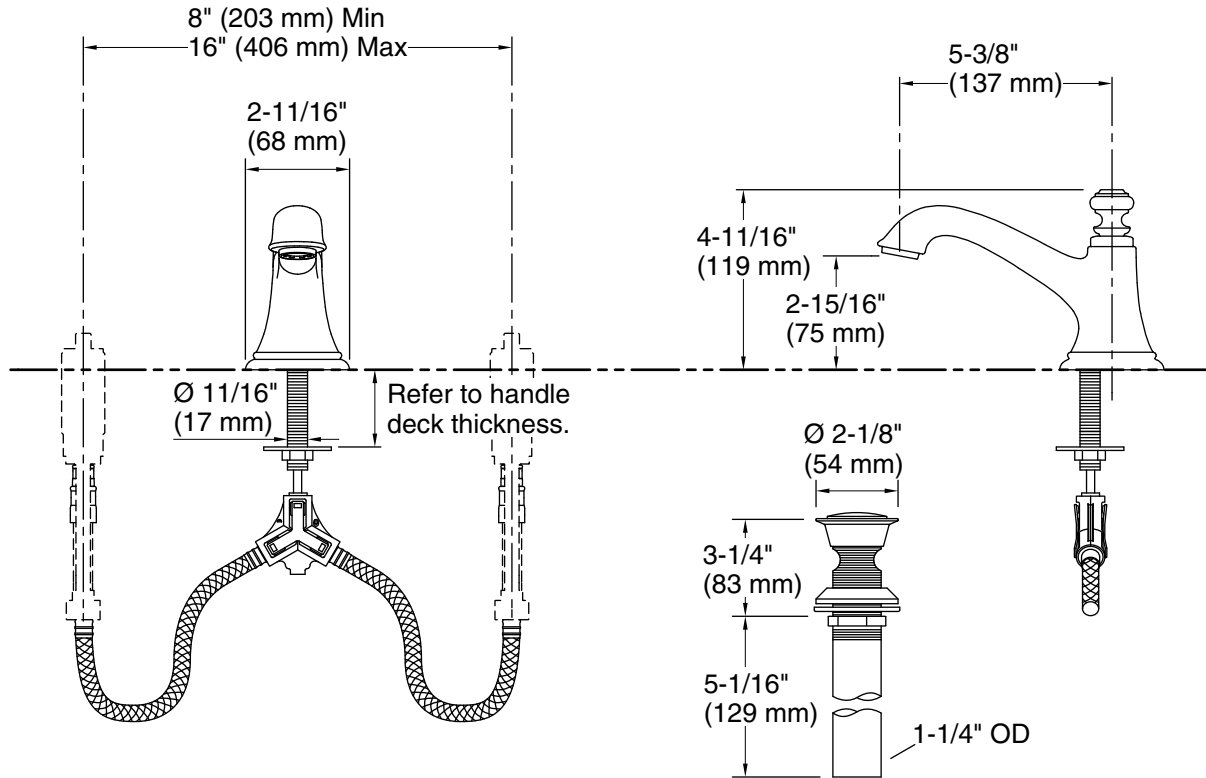

### Features

- Includes clicker drain with 1-1/4" (32 mm) metal tailpiece
- 5-3/8" (137 mm) spout reach
- Handles sold separately
- Laminar flow delivers a graceful stream of water
- 1.2 gpm (4.5 lpm) maximum flow rate at 60 psi (4.14 bar)
- Coordinate with your choice of Artifacts handles for a personalized design
- This product can help a building earn Water Efficiency points in LEED® Green Building Rating System

**Technical Information**

All product dimensions are nominal.

**Faucet:**

Flow rate: 1.2 gal/min (4.5 l/min)

Pressure: 60 psi (4.1 bar)

Drain included: Yes

**Spout:**

Spout reach: 5-3/8" (137 mm)