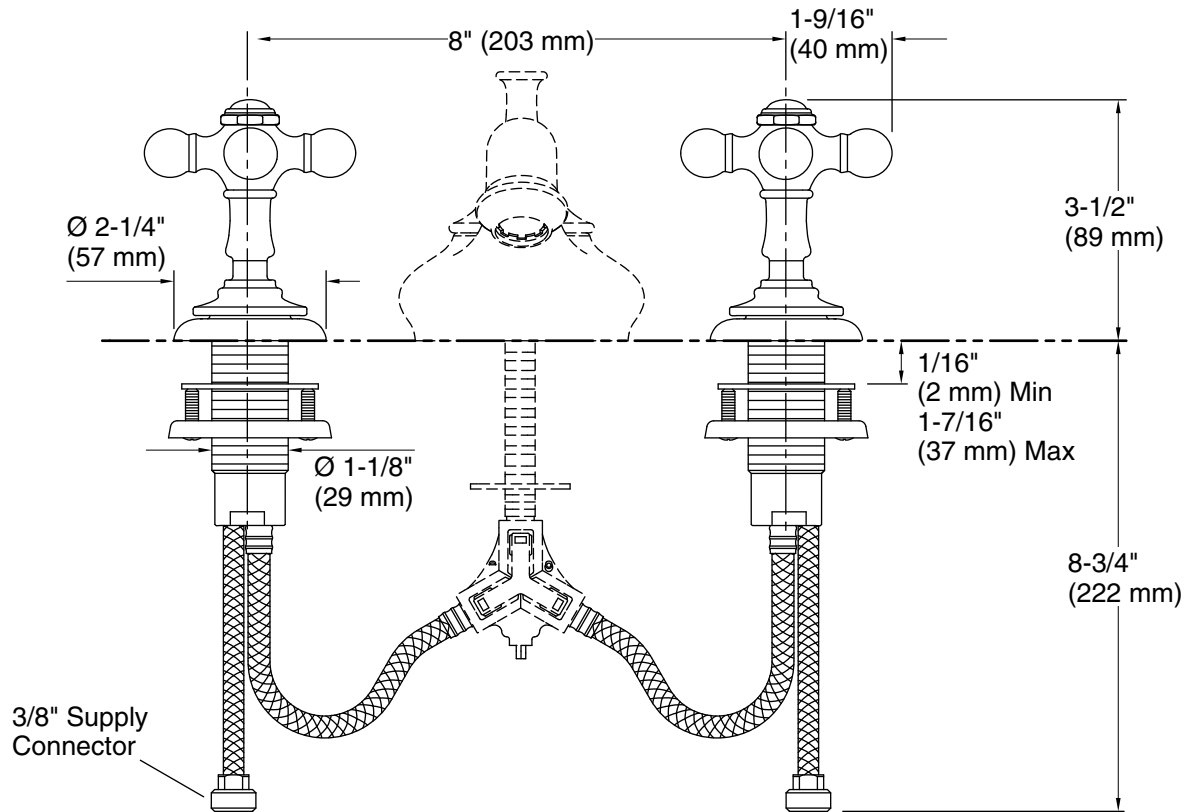

### Features

- Includes clicker drain with 1-1/4" (32 mm) metal tailpiece
- 5-3/8" (137 mm) spout reach
- Handles sold separately
- Laminar flow delivers a graceful stream of water
- 1.2 gpm (4.5 lpm) maximum flow rate at 60 psi (4.14 bar)
- Coordinate with your choice of Artifacts handles for a personalized design
- This product can help a building earn Water Efficiency points in LEED® Green Building Rating System

**Technical Information**

All product dimensions are nominal.

**Faucet:**

Flow rate: 1.2 gal/min (4.5 l/min)

Pressure: 60 psi (4.1 bar)

Drain included: Yes

**Spout:**

Spout reach: 5-3/8" (137 mm)

### Technical Information

All product dimensions are nominal.