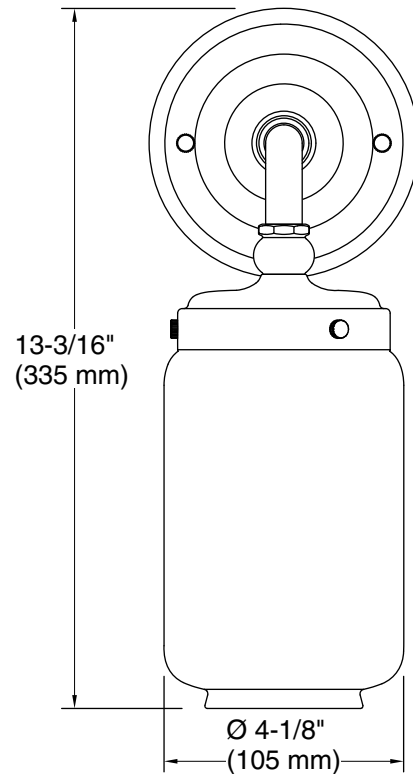

Technical Information

All product dimensions are nominal.

Installation Type: Wall-mount
Material: Brass, Glass, Zinc
Number of Lights: 1
Lighting Type: Socket-based
Socket Type: E-26 Medium

Notes

Install this product according to the installation instructions.