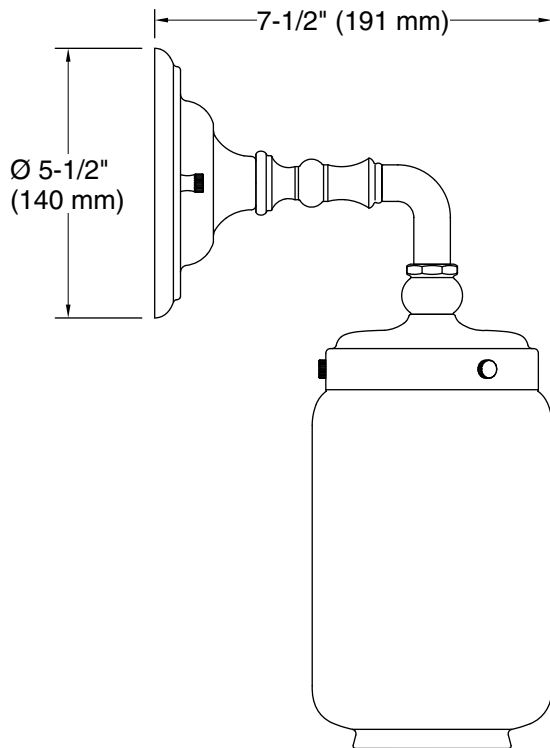

Features

- Clear glass shades with inner frosted glass diffusers for reduced glare.
- For use with E26 base CFL bulbs (sold separately).
- For installation as a downlight only.
- Coordinates with faucets and accessories in the Artifacts collection.
- Suitable for damp locations, per UL 1598.

Technical Information

All product dimensions are nominal.

Installation Type: Wall-mount
Material: Brass, Glass, Zinc
Number of Lights: 1
Lighting Type: Socket-based
Socket Type: E-26 Medium

Notes

Install this product according to the installation instructions.