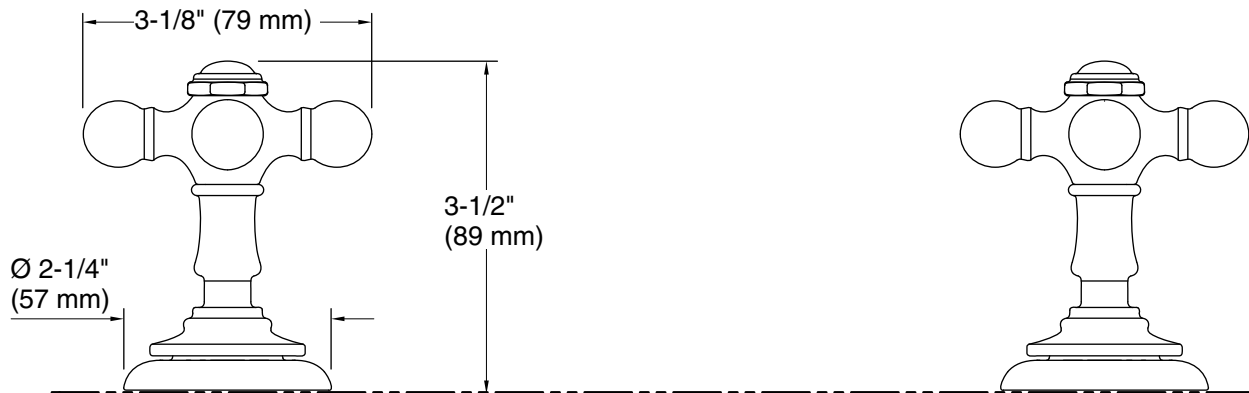

KOHLER Faucets Deck-mount bath faucet handle trim with Cross design
Artifacts®
K-T98071-3

Technical Information

All product dimensions are nominal.

Notes

Install this product according to the installation instructions.

IMPORTANT! Artifacts deck-mount handles are only compatible with the valve included with the Artifacts deck-mount faucets. Do not install to a K-300 bath valve.

ADA compliant when installed to the specific requirements of these regulations.