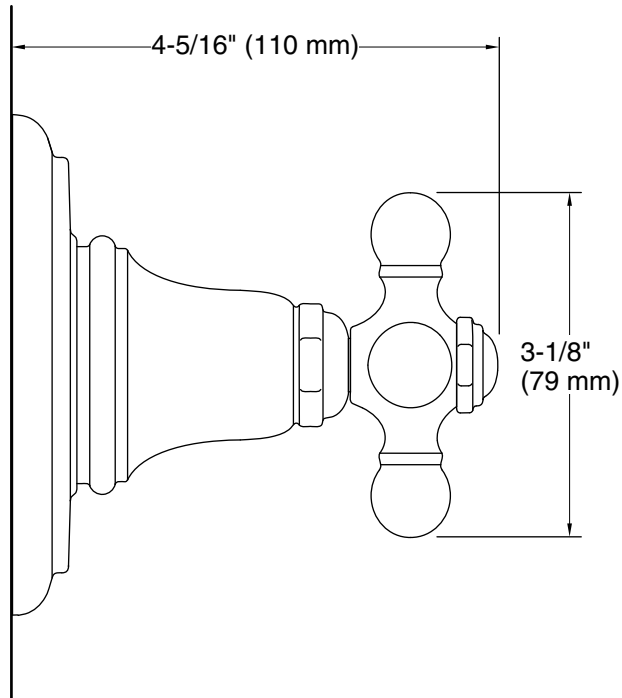

Technical Information

All product dimensions are nominal.

Notes

Install this product according to the installation instructions.

ADA compliant when installed to the specific requirements of these regulations.