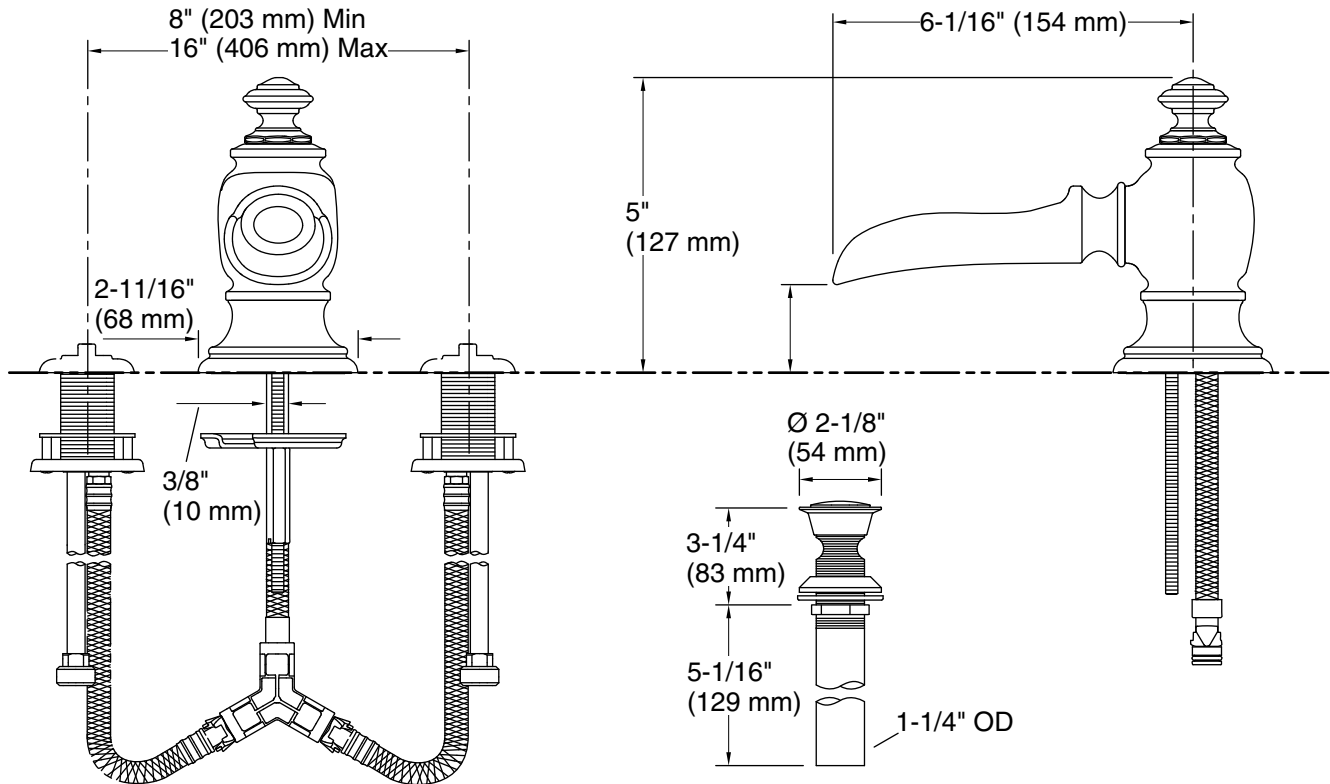

Technical Information

All product dimensions are nominal.

Faucet:

Flow rate: 1.2 gal/min (4.5 l/min)

Pressure: 60 psi (4.1 bar)

Drain included: Yes

Spout:

Spout reach: 6-1/16" (154 mm)

Notes

Install this product according to the installation instructions.