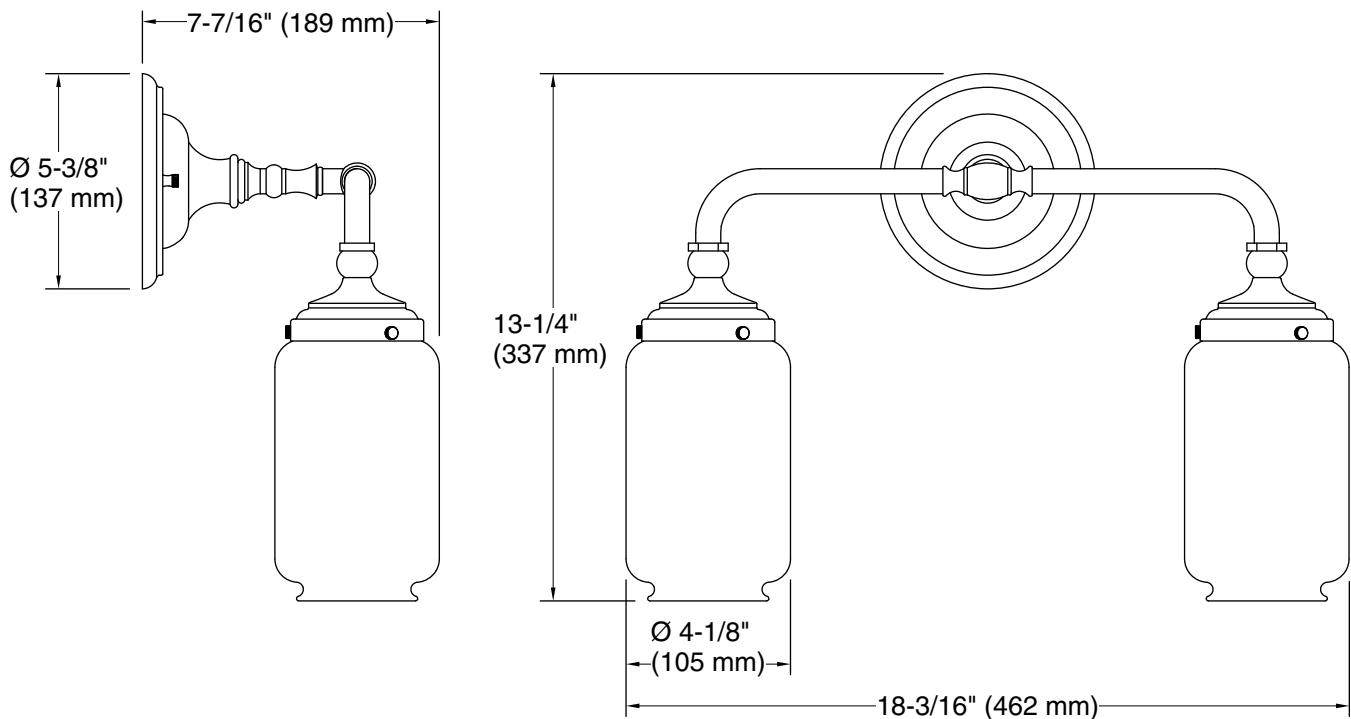

Features

- Clear glass shades with inner frosted glass diffusers for reduced glare.
- For use with E26 base CFL bulbs (sold separately).
- For installation as a downlight only.
- Coordinates with faucets and accessories in the Artifacts collection.
- Suitable for damp locations, per UL 1598.

Technical Information

All product dimensions are nominal.

Installation Type: Wall-mount
Material: Brass, Glass, Zinc
Number of Lights: 1
Lighting Type: Socket-based
Socket Type: E-26 Medium

Notes

Install this product according to the installation instructions.