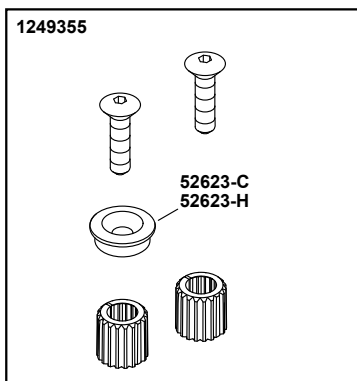

0.5 gpm widespread bathroom sink faucet with laminar flow, goose neck
K-800T70-5ANL-CP

0.5 gpm widespread bathroom sink faucet with laminar flow, goose
K-800T70-5ANL-CP

1243900**

1243901**