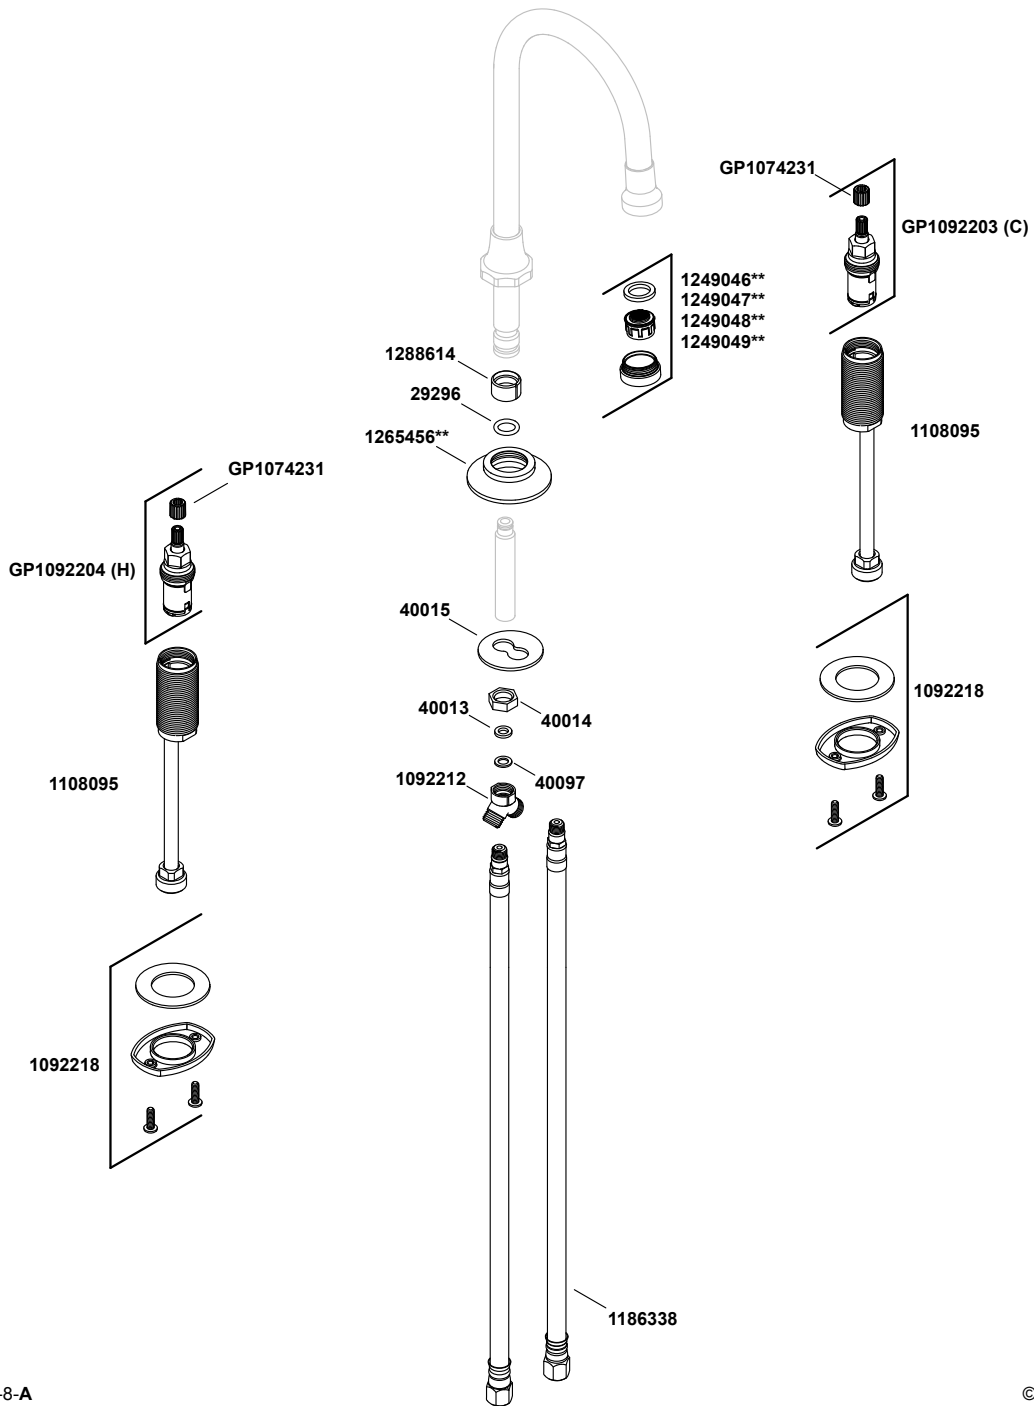

0.5 gpm widespread bathroom sink faucet with laminar flow, goose neck
K-800T70-5ANL-CP

0.5 gpm widespread bathroom sink faucet with laminar flow, goose
K-800T70-5ANL-CP

1243900**

1243901**