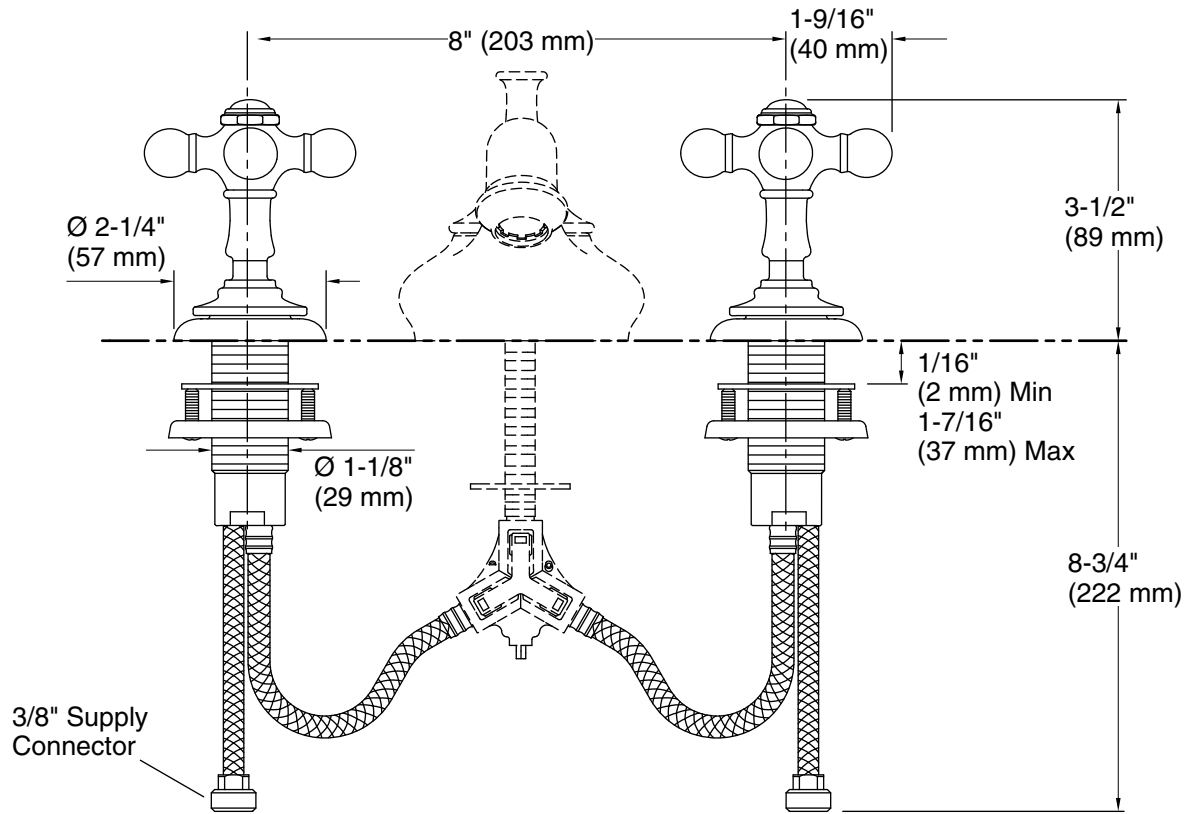

Technical Information

All product dimensions are nominal.

Notes

Install this product according to the installation instructions.

ADA compliant for handles only.

ADA compliant when installed to the specific requirements of these regulations.