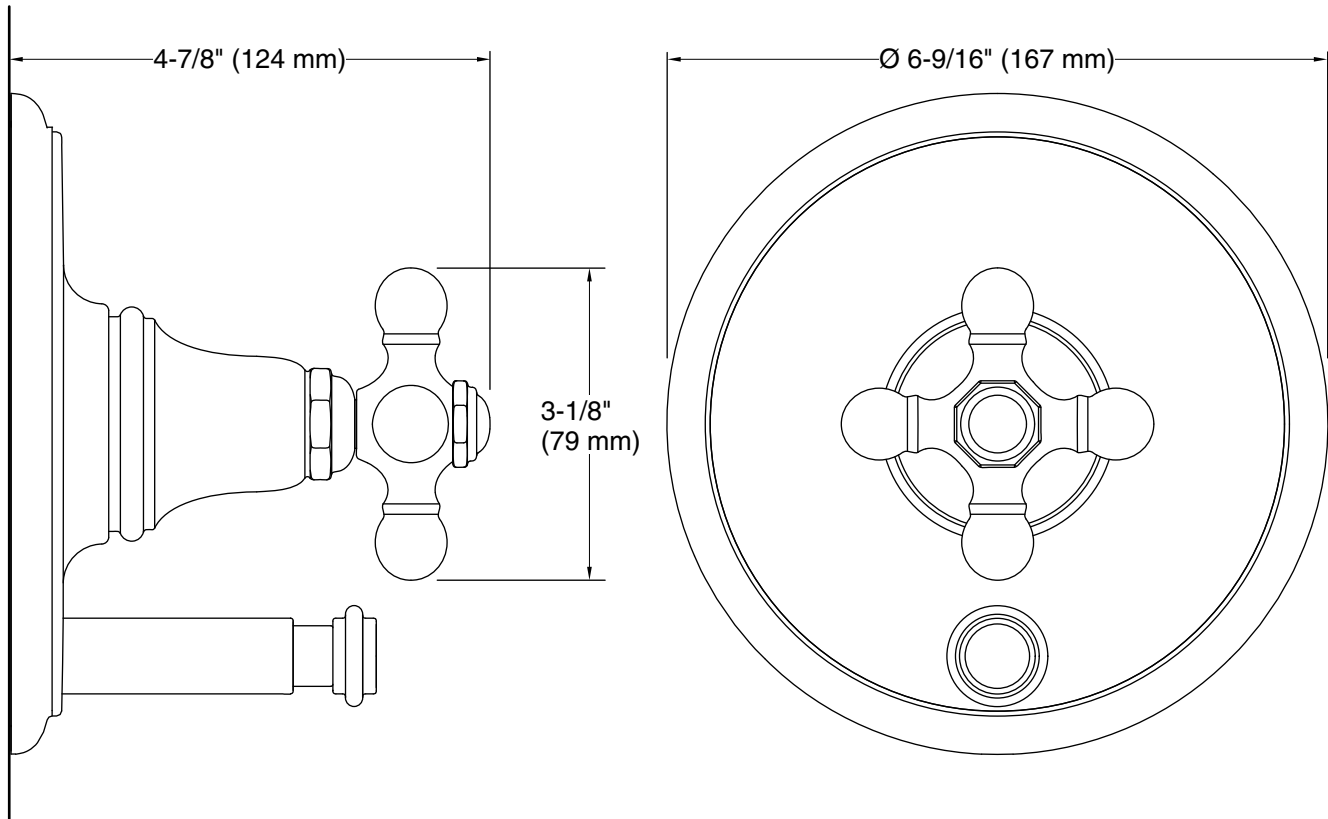

**Technical Information**

All product dimensions are nominal.

Drain included: No

**Notes**

Install this product according to the installation instructions.

ADA compliant when installed to the specific requirements of these regulations.