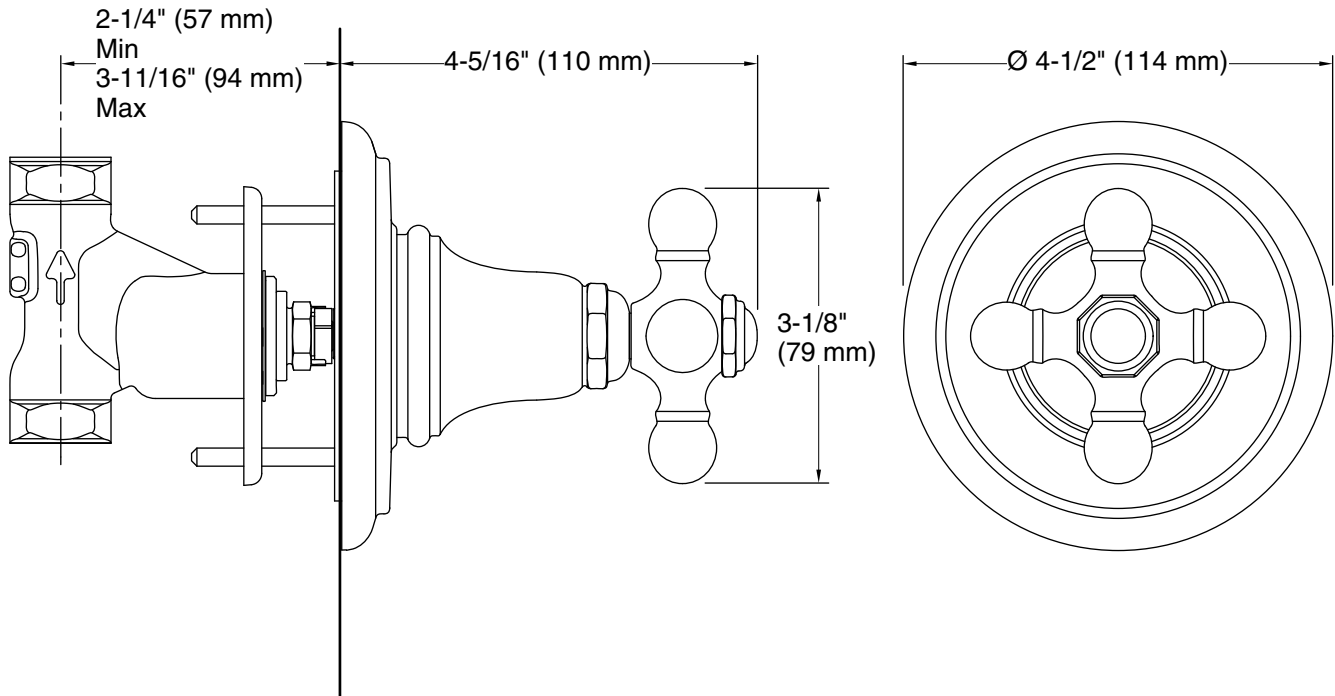

Technical Information

All product dimensions are nominal.

Notes

Install this product according to the installation instructions.

ADA compliant when installed to the specific requirements of these regulations.