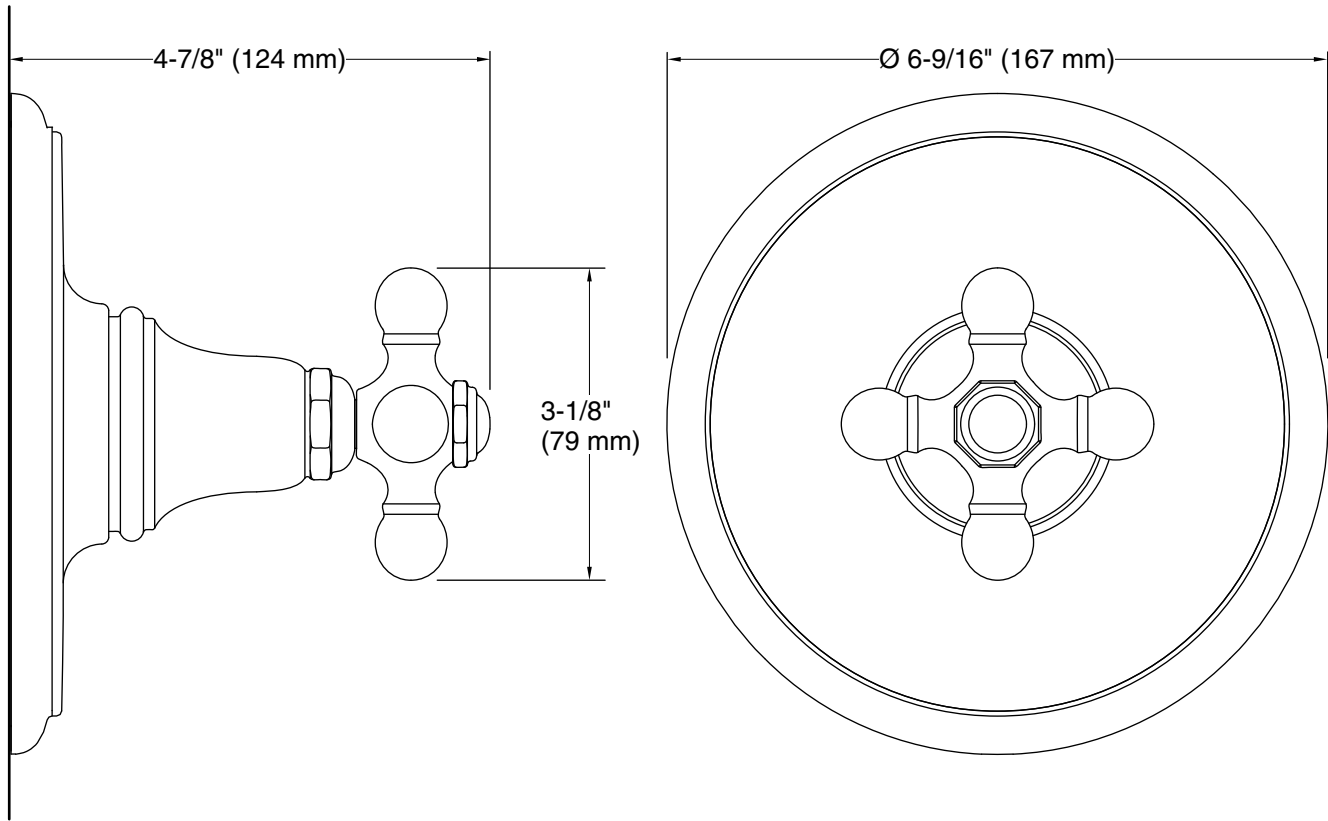

Technical Information

All product dimensions are nominal.

Notes

Install this product according to the installation instructions.

ADA compliant when installed to the specific requirements of these regulations.