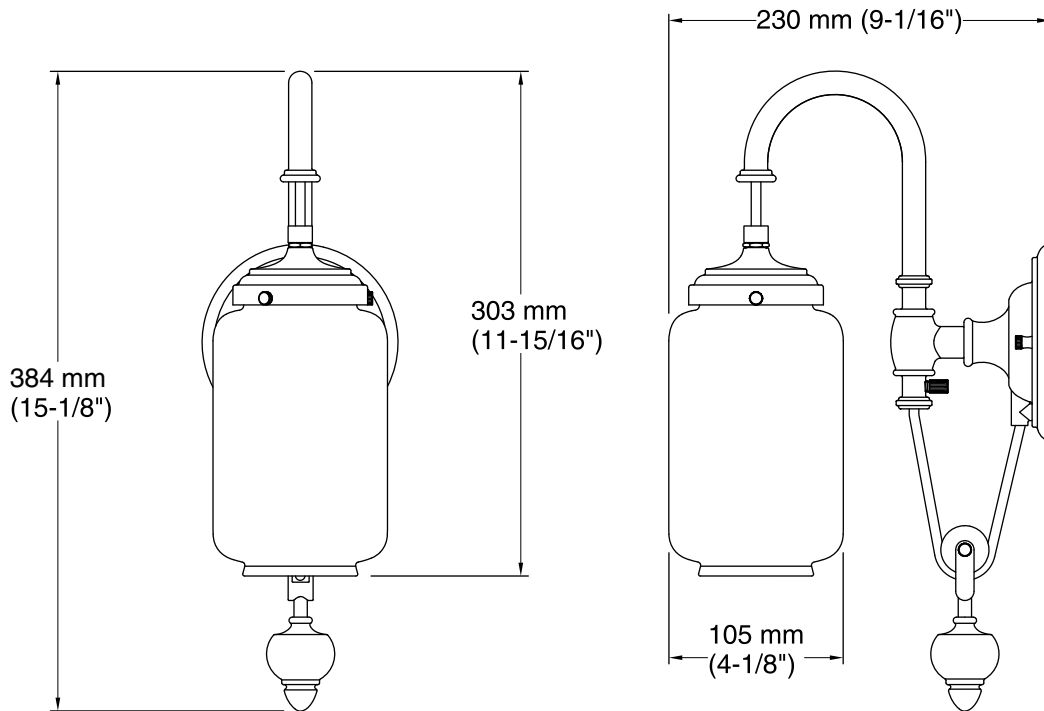

Technical Information

All product dimensions are nominal.

Notes

Install this product according to the installation instructions.