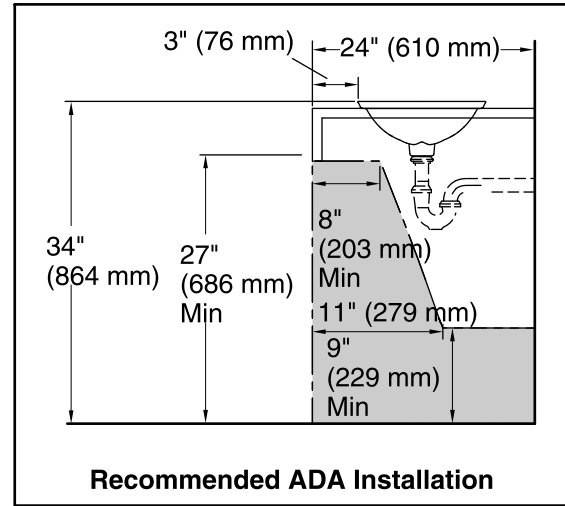

Technical Information

All product dimensions are nominal.

Bowl configuration:	Single
Installation:	Drop-in, Vessel
Bowl area (Only)	Length: 21-1/8" (536 mm) Width: 14-9/16" (370 mm) Bowl depth: 4-1/8" (105 mm) Water depth: 4-1/8" (105 mm)
Template:	1242828, required, included

Notes

Install this product according to the installation instructions.

NOTICE: Countertop manufacturer or cutter must use the current product template available at www.kohler.com, or by calling 1-800-4KOHLER. Kohler Co. is not responsible for cutout errors when the incorrect cutout template is used.

ADA compliant when installed to the specific requirements of these regulations.