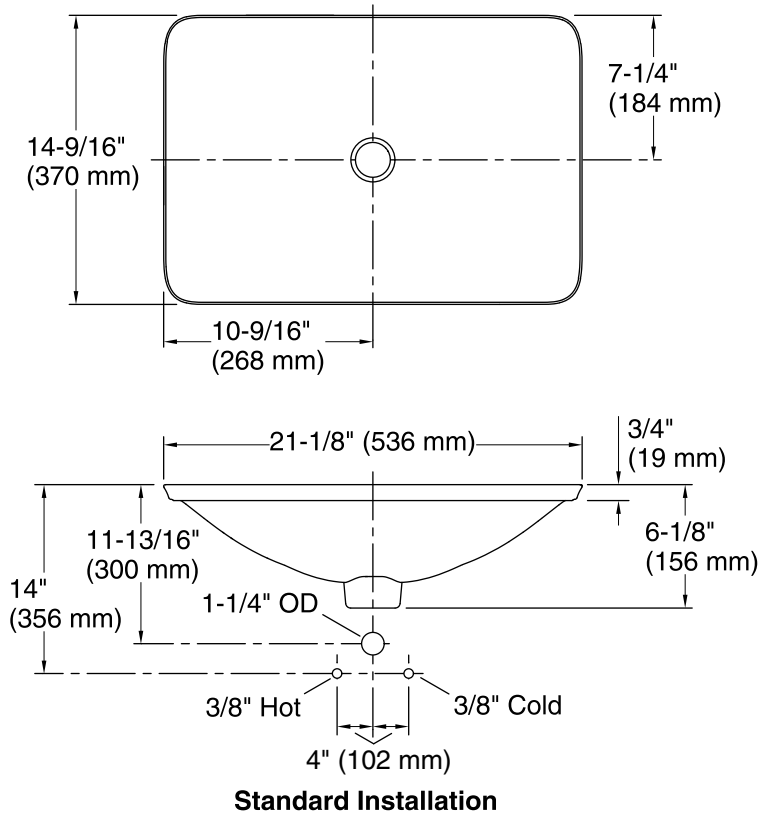

Technical Information

All product dimensions are nominal.

Bowl configuration:	Single
Installation:	Drop-in, Vessel
Bowl area (Only)	Length: 21-1/8" (536 mm) Width: 14-9/16" (370 mm) Bowl depth: 4-1/8" (105 mm) Water depth: 4-1/8" (105 mm)
Template:	1242828, required, included

Notes

Install this product according to the installation instructions.

NOTICE: Countertop manufacturer or cutter must use the current product template available at www.kohler.com, or by calling 1-800-4KOHLER. Kohler Co. is not responsible for cutout errors when the incorrect cutout template is used.

ADA compliant when installed to the specific requirements of these regulations.