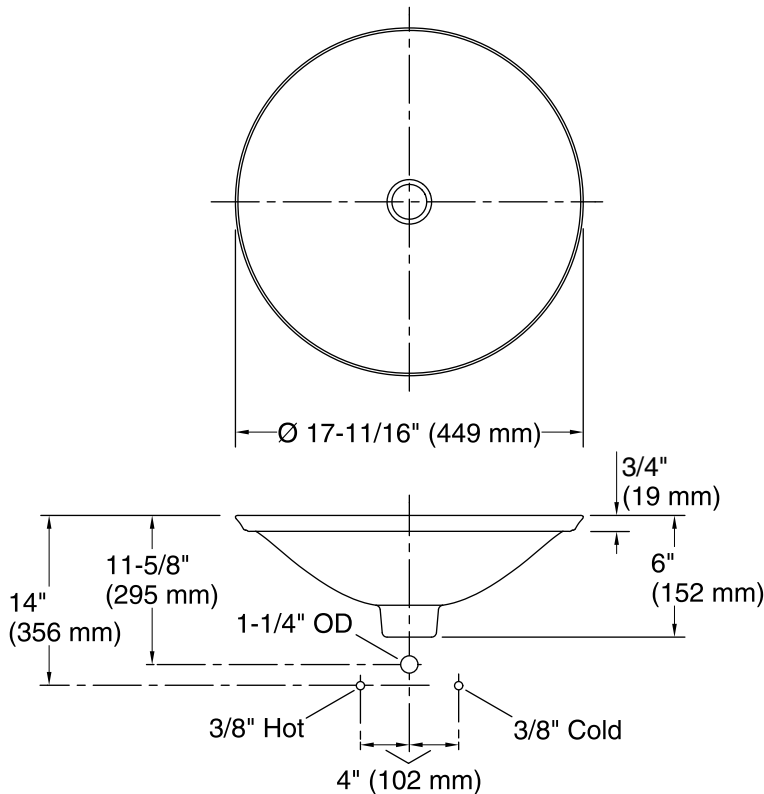

Standard Installation