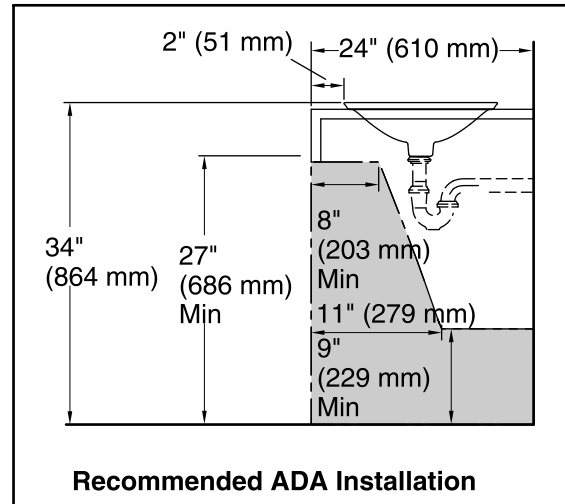

Recommended ADA Installation

Technical Information

All product dimensions are nominal.

Bowl configuration:	Single
Installation:	Drop-in, Vessel
Bowl area (Only)	Diameter: 17-11/16" (449 mm) Bowl depth: 4" (102 mm) Water depth: 4" (102 mm)
Template:	1242827, required, included