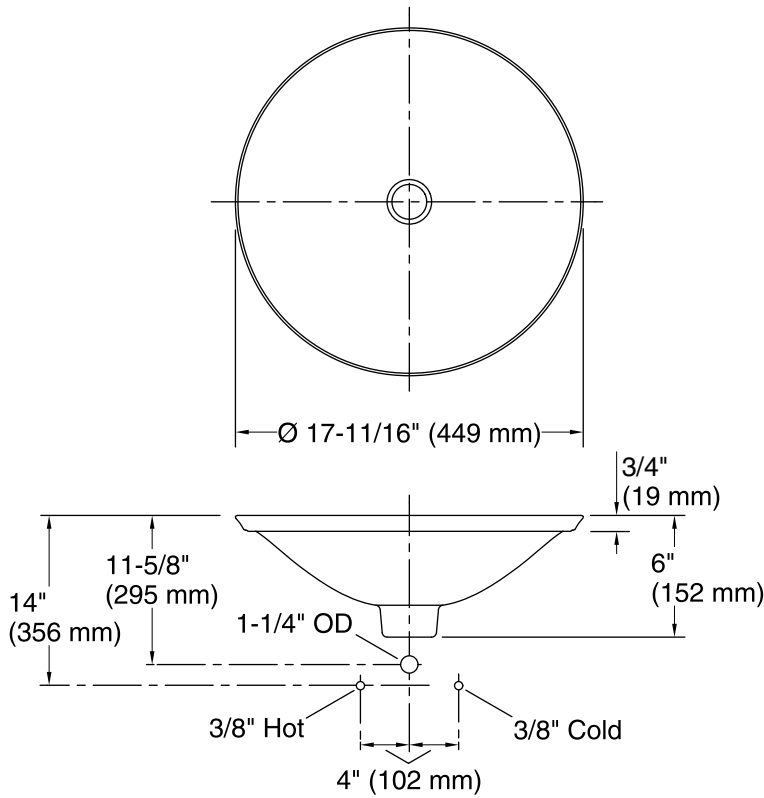

Standard Installation