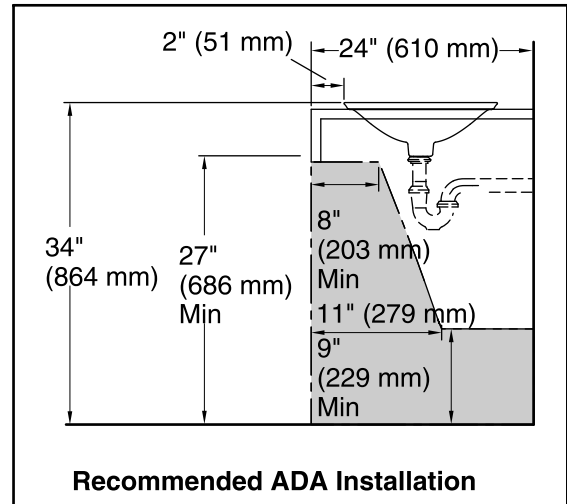

Recommended ADA Installation

Technical Information

All product dimensions are nominal.

Bowl configuration:	Single
Installation:	Drop-in, Vessel
Bowl area (Only)	Diameter: 17-11/16" (449 mm) Bowl depth: 4" (102 mm) Water depth: 4" (102 mm)
Template:	1242827, required, included

Notes

Install this product according to the installation instructions.

NOTICE: Countertop manufacturer or cutter must use the current product template available at www.kohler.com, or by calling 1-800-4KOHLER. Kohler Co. is not responsible for cutout errors when the incorrect cutout template is used.

ADA compliant when installed to the specific requirements of these regulations.