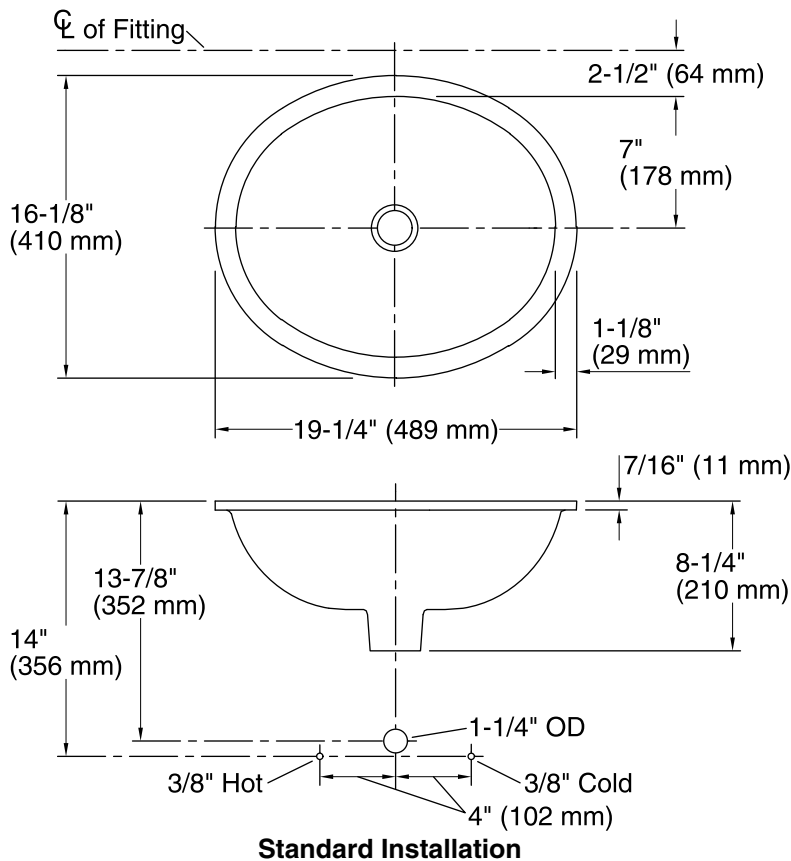

Features

- Without overflow.

Material

- Vitreous china with decorative design.

Installation

- Under-mount
- 17x14" countertop cut-out.

Recommended Accessories

K-9018 P-Trap

Technical Information

All product dimensions are nominal.

Bowl configuration:	Single
Installation:	Under-mount
Bowl area (Only)	Length: 17" (432 mm) Width: 14" (356 mm) Water depth: 6-3/8" (162 mm)
Drain hole:	1-3/4" (44 mm)
Template:	1151011-7, required, included