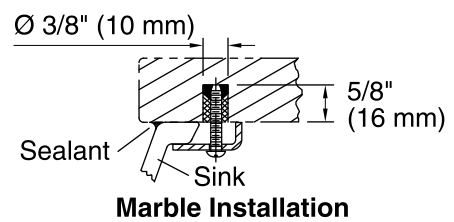

Features

- Without overflow.

Material

- Vitreous china with decorative design.

Installation

- Under-mount
- 17x14" countertop cut-out.

Recommended Accessories

K-9018 P-Trap

Technical Information

All product dimensions are nominal.

Bowl configuration:	Single
Installation:	Under-mount
Bowl area (Only)	Length: 17" (432 mm) Width: 14" (356 mm) Water depth: 6-3/8" (162 mm)
Drain hole:	1-3/4" (44 mm)
Template:	1151011-7, required, included