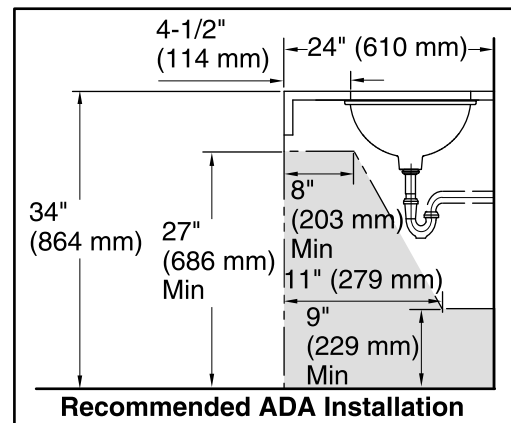

Features

- Without overflow.

Material

- Vitreous china with decorative design.

Installation

- Under-mount
- 17x14" countertop cut-out.

Recommended Accessories

K-9018 P-Trap

Technical Information

All product dimensions are nominal.

Bowl configuration:	Single
Installation:	Under-mount
Bowl area (Only)	Length: 17" (432 mm) Width: 14" (356 mm) Water depth: 6-3/8" (162 mm)
Drain hole:	1-3/4" (44 mm)
Template:	1151011-7, required, included