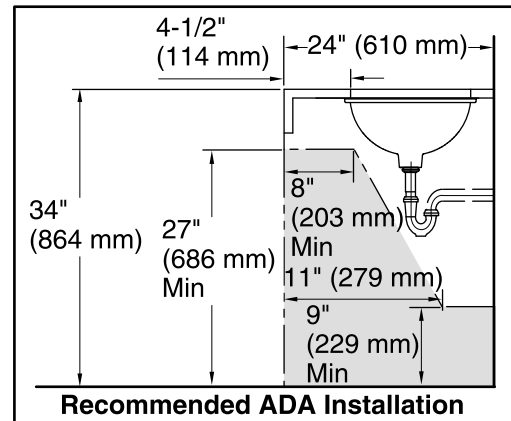

	7	Black Black™
--	---	--------------

Technical Information

All product dimensions are nominal.

Bowl configuration:	Single
Installation:	Under-mount
Bowl area (Only)	Length: 17" (432 mm) Width: 14" (356 mm) Water depth: 6-3/8" (162 mm)
Drain hole:	1-3/4" (44 mm)
Template:	1151011-7, required, included