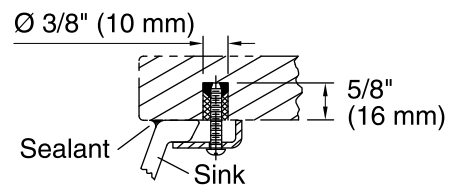

	7	Black Black™
--	---	--------------

Technical Information

All product dimensions are nominal.

Bowl configuration:	Single
Installation:	Under-mount
Bowl area (Only)	Length: 17" (432 mm) Width: 14" (356 mm) Water depth: 6-3/8" (162 mm)
Drain hole:	1-3/4" (44 mm)
Template:	1151011-7, required, included