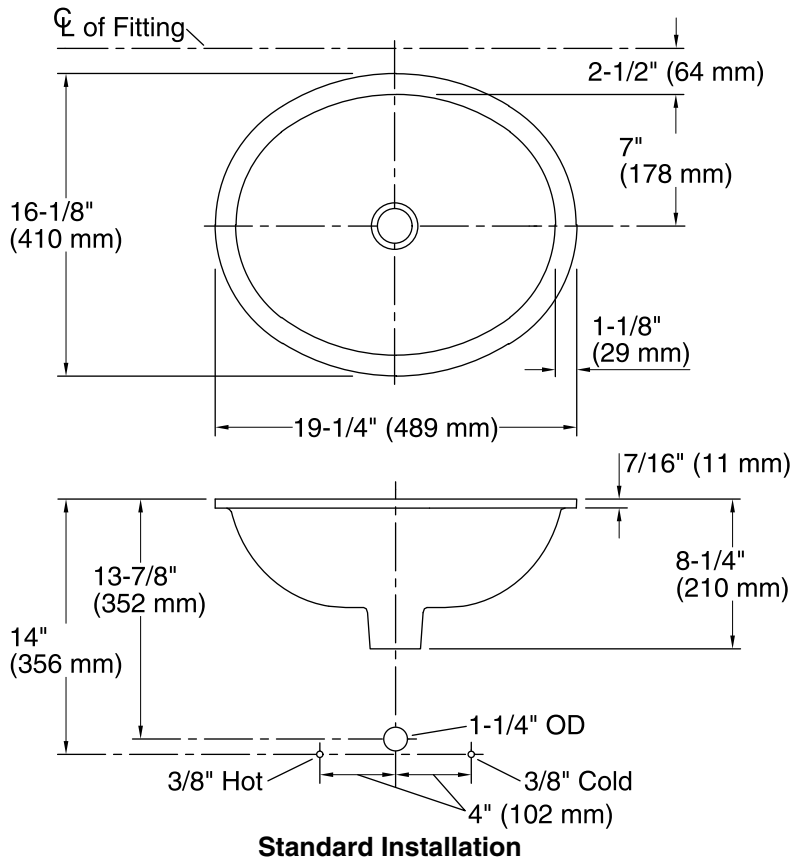

	7	Black Black™
--	---	--------------

Technical Information

All product dimensions are nominal.

Bowl configuration:	Single
Installation:	Under-mount
Bowl area (Only)	Length: 17" (432 mm) Width: 14" (356 mm) Water depth: 6-3/8" (162 mm)
Drain hole:	1-3/4" (44 mm)
Template:	1151011-7, required, included